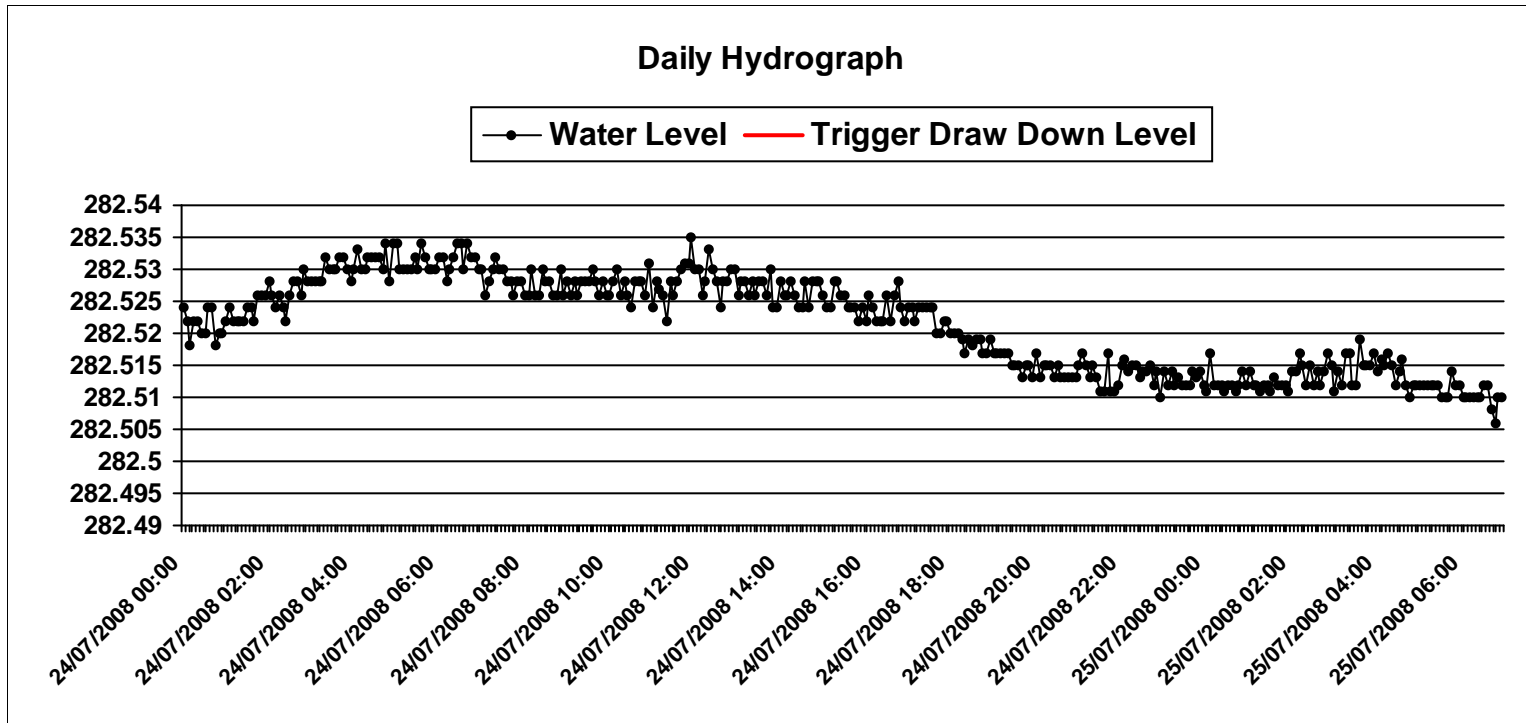

Monitor: **MWB7-II-C**

Start Date: Thursday, July 24, 2008

End Date: Friday, July 25, 2008

Created On: Friday, July 25, 2008