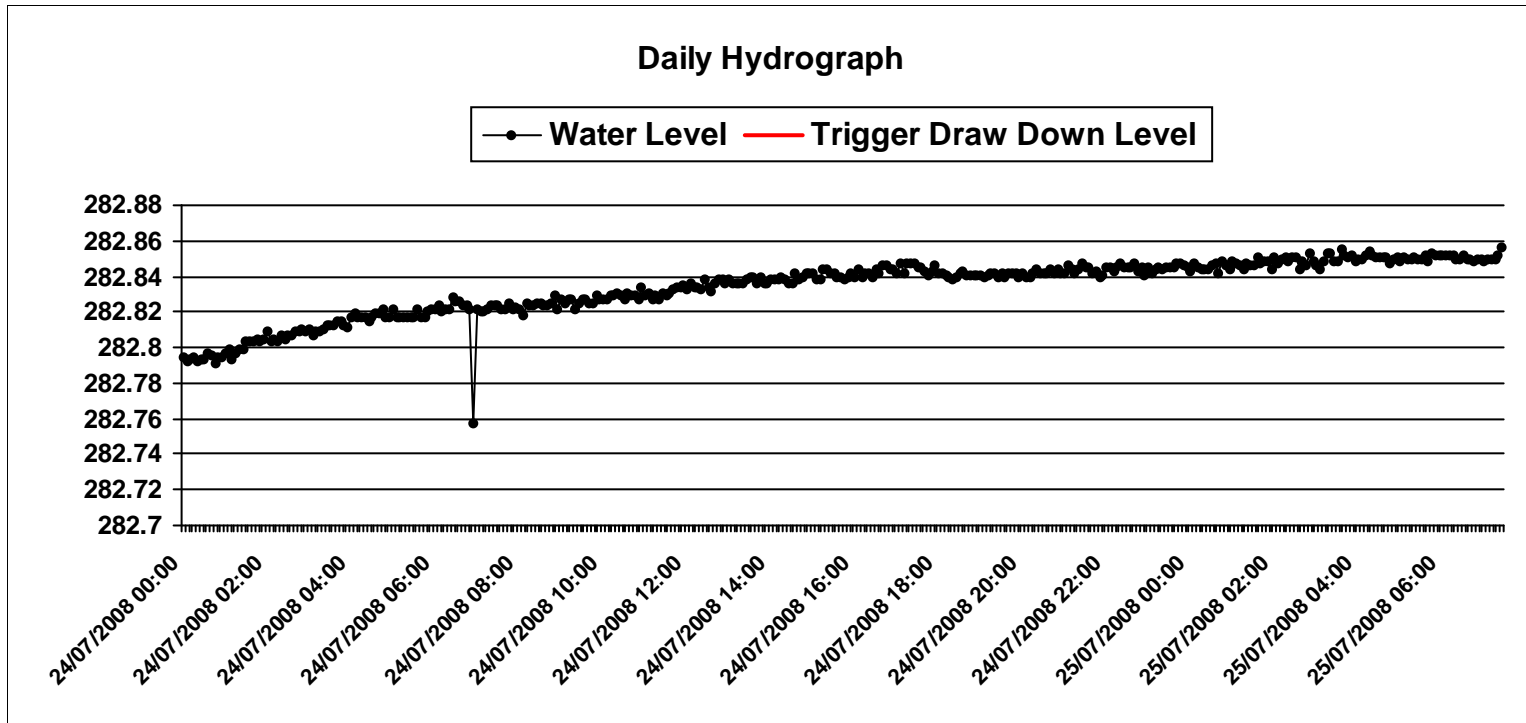

Monitor: **MWB4-II-C**

Start Date: Thursday, July 24, 2008

End Date: Friday, July 25, 2008

Created On: Friday, July 25, 2008