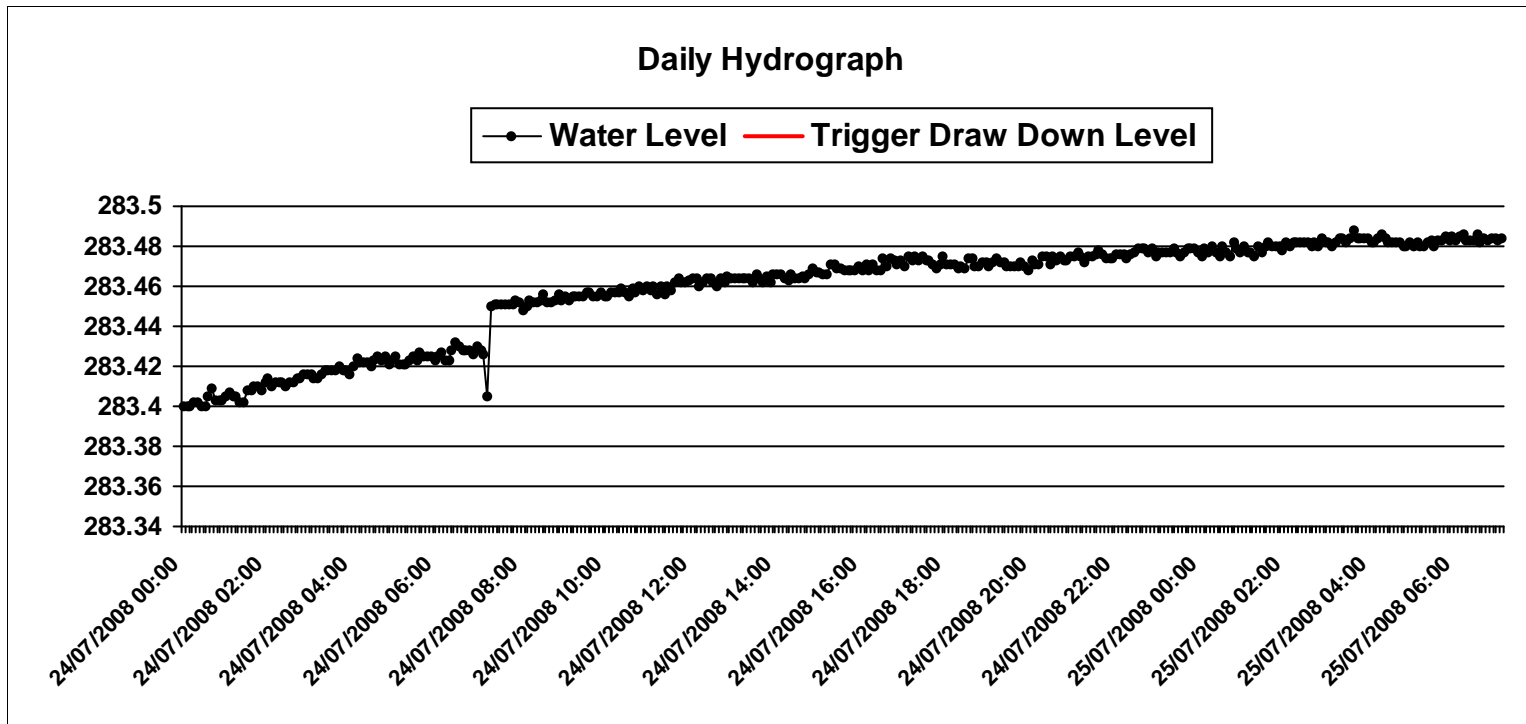

Created On: Friday, July 25, 2008

Monitor: **MWB20-II-C**

Start Date: Thursday, July 24, 2008

End Date: Friday, July 25, 2008

Data points are displayed every 15 minutes on the hydrograph

Created On: Friday, July 25, 2008

Monitor: **MWB21-A**

Start Date: Thursday, July 24, 2008

End Date: Friday, July 25, 2008

Created On: Friday, July 25, 2008

Monitor: **MWB21-B**

Start Date: Thursday, July 24, 2008

End Date: Friday, July 25, 2008