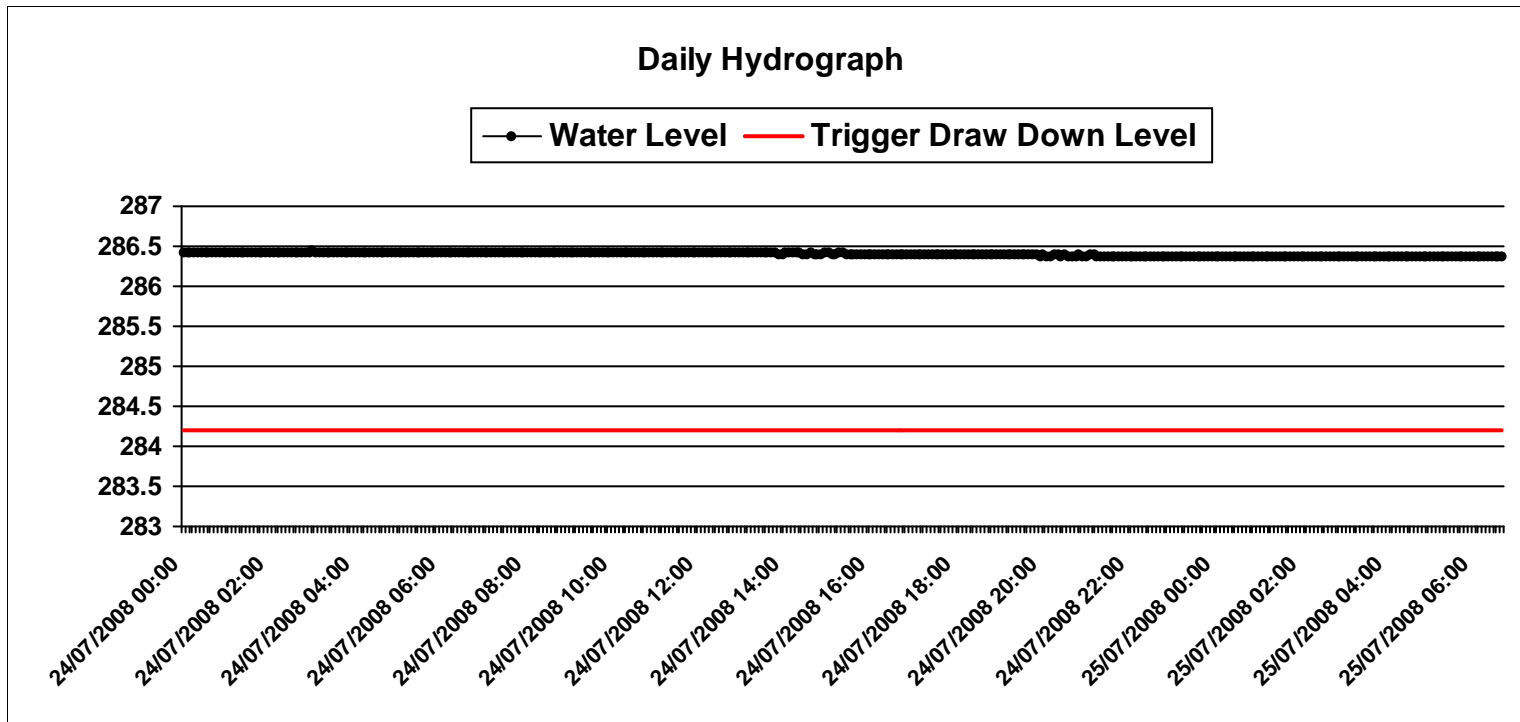

Monitor: **MWB17-A**

Start Date: Thursday, July 24, 2008

End Date: Friday, July 25, 2008

Created On: Friday, July 25, 2008