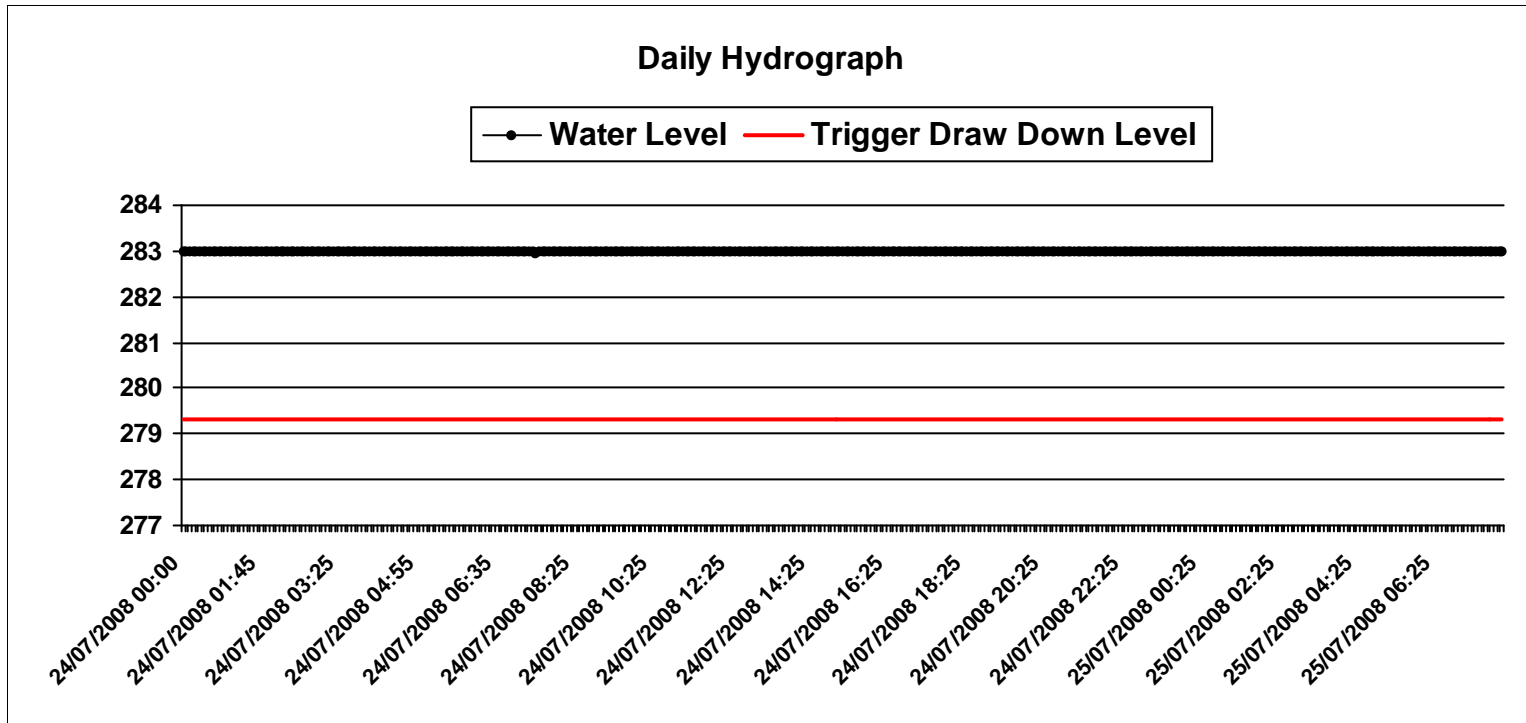

Start Date: Thursday, July 24, 2008

End Date: Friday, July 25, 2008

Data points are displayed every 15 minutes on the hydrograph

Created On: Friday, July 25, 2008

Monitor: **MWB17-A**

Start Date: Thursday, July 24, 2008

Start Date: Thursday, July 24, 2008

End Date: Friday, July 25, 2008

Created On: Friday, July 25, 2008

Monitor: **MWB19-B**

Start Date: Thursday, July 24, 2008

End Date: Friday, July 25, 2008

Created On: Friday, July 25, 2008

Monitor: MWB20-I-A

Start Date: Thursday, July 24, 2008

End Date: Friday, July 25, 2008

Created On: Friday, July 25, 2008

Monitor: MWB20-II-B

Start Date: Thursday, July 24, 2008

End Date: Friday, July 25, 2008

Created On: Friday, July 25, 2008

Monitor: **MWB20-II-C**

Start Date: Thursday, July 24, 2008

End Date: Friday, July 25, 2008

Data points are displayed every 15 minutes on the hydrograph

Created On: Friday, July 25, 2008