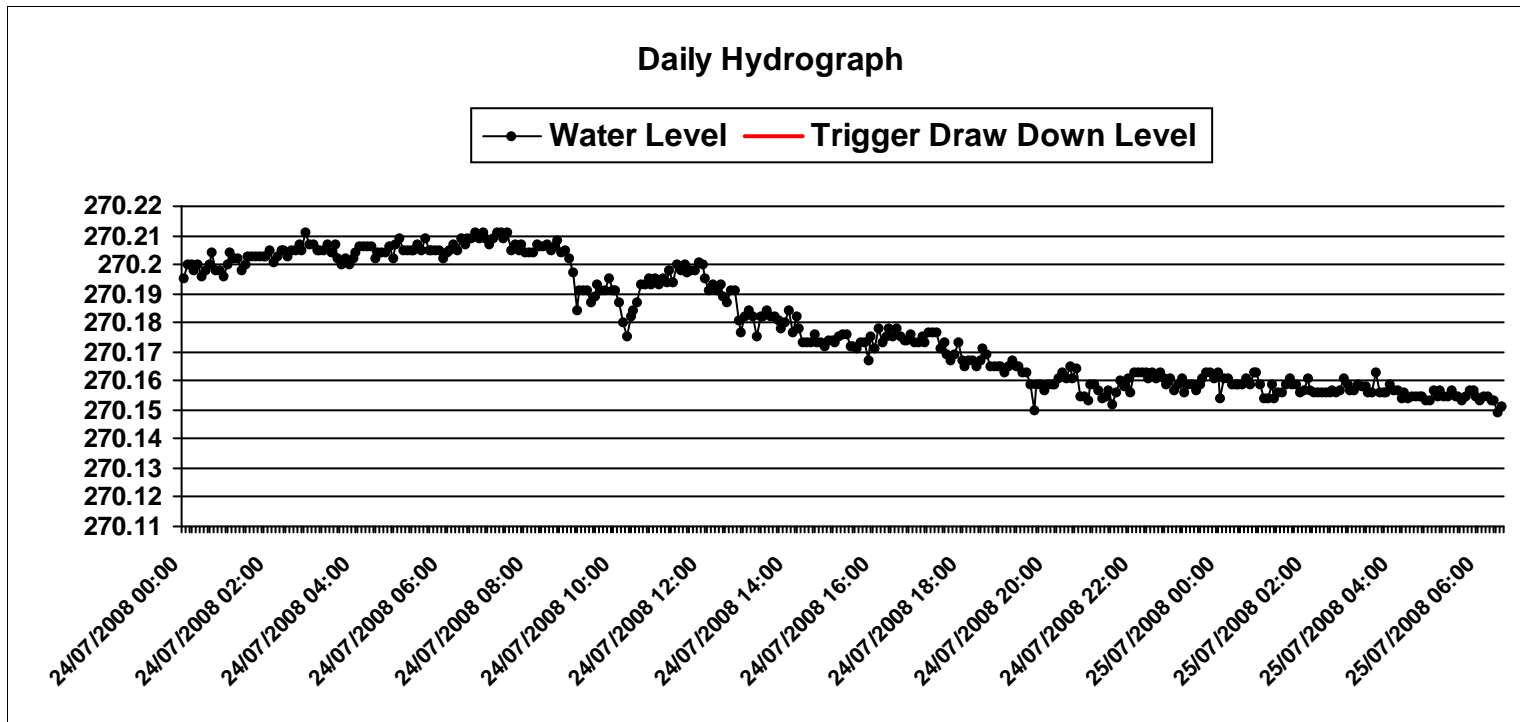

Created On: Friday, July 25, 2008

Monitor: **MWB20-II-C**

Start Date: Thursday, July 24, 2008

End Date: Friday, July 25, 2008

Data points are displayed every 15 minutes on the hydrograph

Created On: Friday, July 25, 2008

Monitor: **MWB21-A**

Start Date: Thursday, July 24, 2008

End Date: Friday, July 25, 2008

Created On: Friday, July 25, 2008

Monitor: **MWB21-B**

Start Date: Thursday, July 24, 2008

End Date: Friday, July 25, 2008

Created On: Friday, July 25, 2008

Monitor: MWB27-II-B

Start Date: Thursday, July 24, 2008

End Date: Friday, July 25, 2008

Created On: Friday, July 25, 2008

Monitor: **MWB27-I-A**

Start Date: Thursday, July 24, 2008