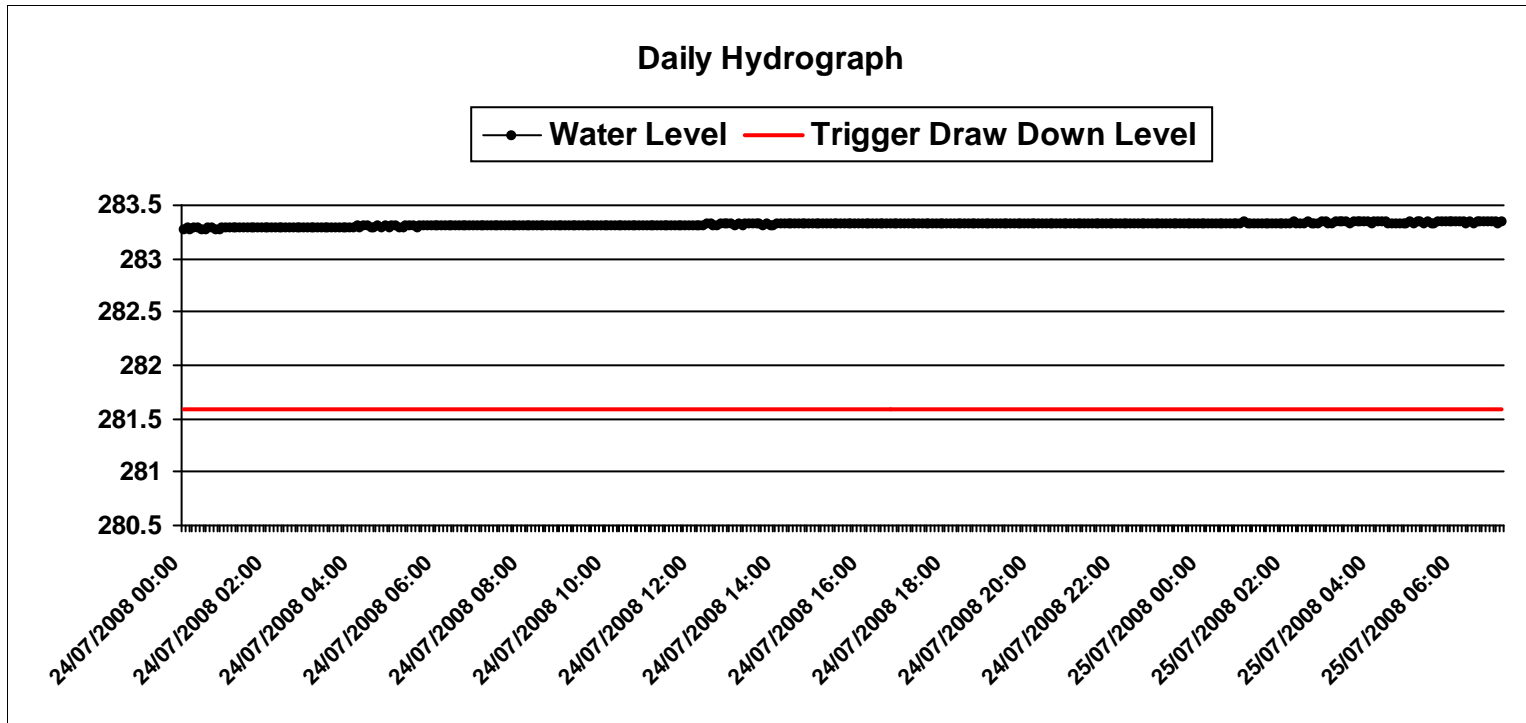

Start Date: Thursday, July 24, 2008

End Date: Friday, July 25, 2008

Data points are displayed every 15 minutes on the hydrograph

Created On: Friday, July 25, 2008

Monitor: **MWB17-A**

Start Date: Thursday, July 24, 2008

Monitor: MWB20-I-A

Start Date: Thursday, July 24, 2008

End Date: Friday, July 25, 2008

Created On: Friday, July 25, 2008

Monitor: MWB20-II-B

Start Date: Thursday, July 24, 2008

End Date: Friday, July 25, 2008

Created On: Friday, July 25, 2008

Monitor: **MWB20-II-C**

Start Date: Thursday, July 24, 2008

End Date: Friday, July 25, 2008

Data points are displayed every 15 minutes on the hydrograph

Created On: Friday, July 25, 2008

Monitor: **MWB21-A**

Start Date: Thursday, July 24, 2008

End Date: Friday, July 25, 2008

Created On: Friday, July 25, 2008

Monitor: **MWB21-B**

Start Date: Thursday, July 24, 2008

End Date: Friday, July 25, 2008