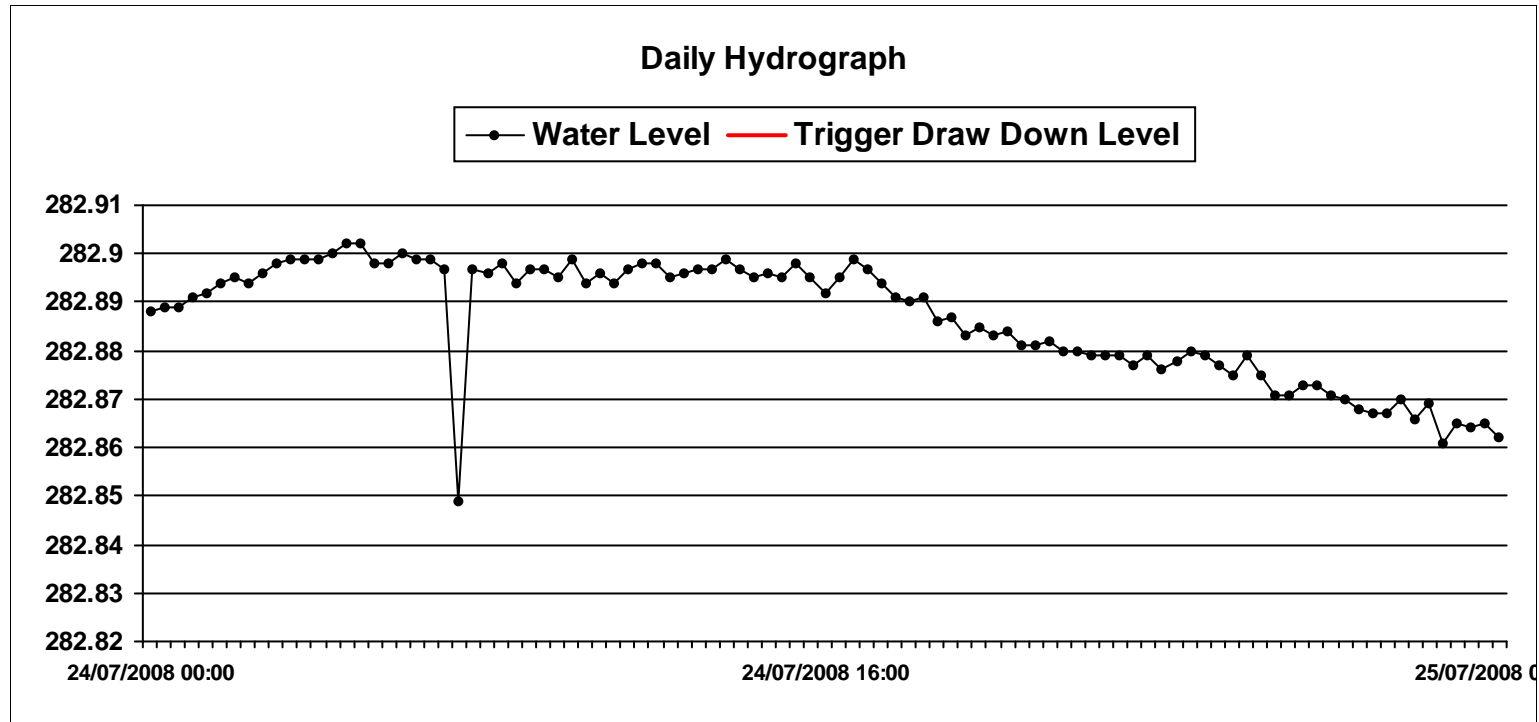

Monitor: MWB20-I-A

Start Date: Thursday, July 24, 2008

End Date: Friday, July 25, 2008

Created On: Friday, July 25, 2008

Monitor: MWB20-II-B

Start Date: Thursday, July 24, 2008

End Date: Friday, July 25, 2008

Created On: Friday, July 25, 2008

Monitor: **MWB20-II-C**

Start Date: Thursday, July 24, 2008

End Date: Friday, July 25, 2008

Data points are displayed every 15 minutes on the hydrograph

Created On: Friday, July 25, 2008