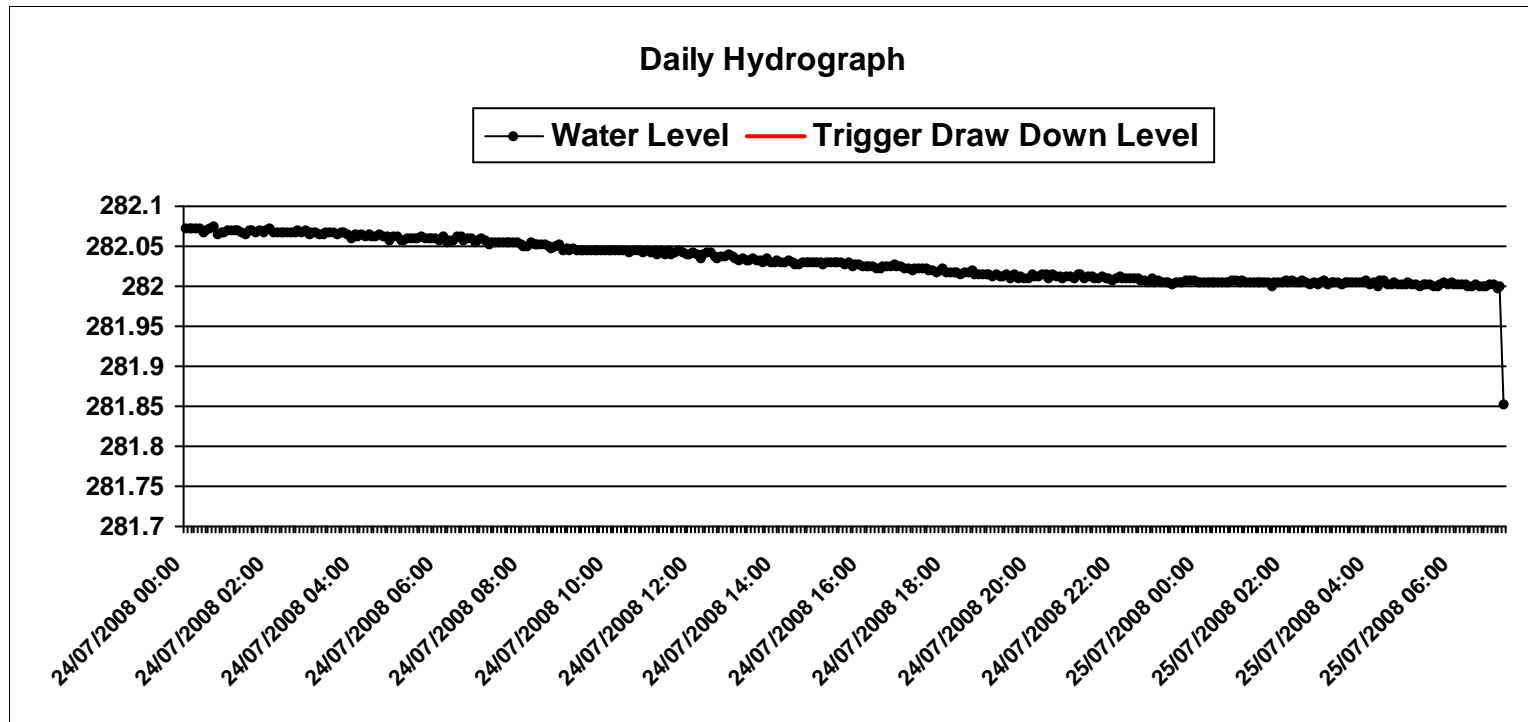

Monitor: **MWB9-II-B**

Start Date: Thursday, July 24, 2008

End Date: Friday, July 25, 2008

Created On: Friday, July 25, 2008