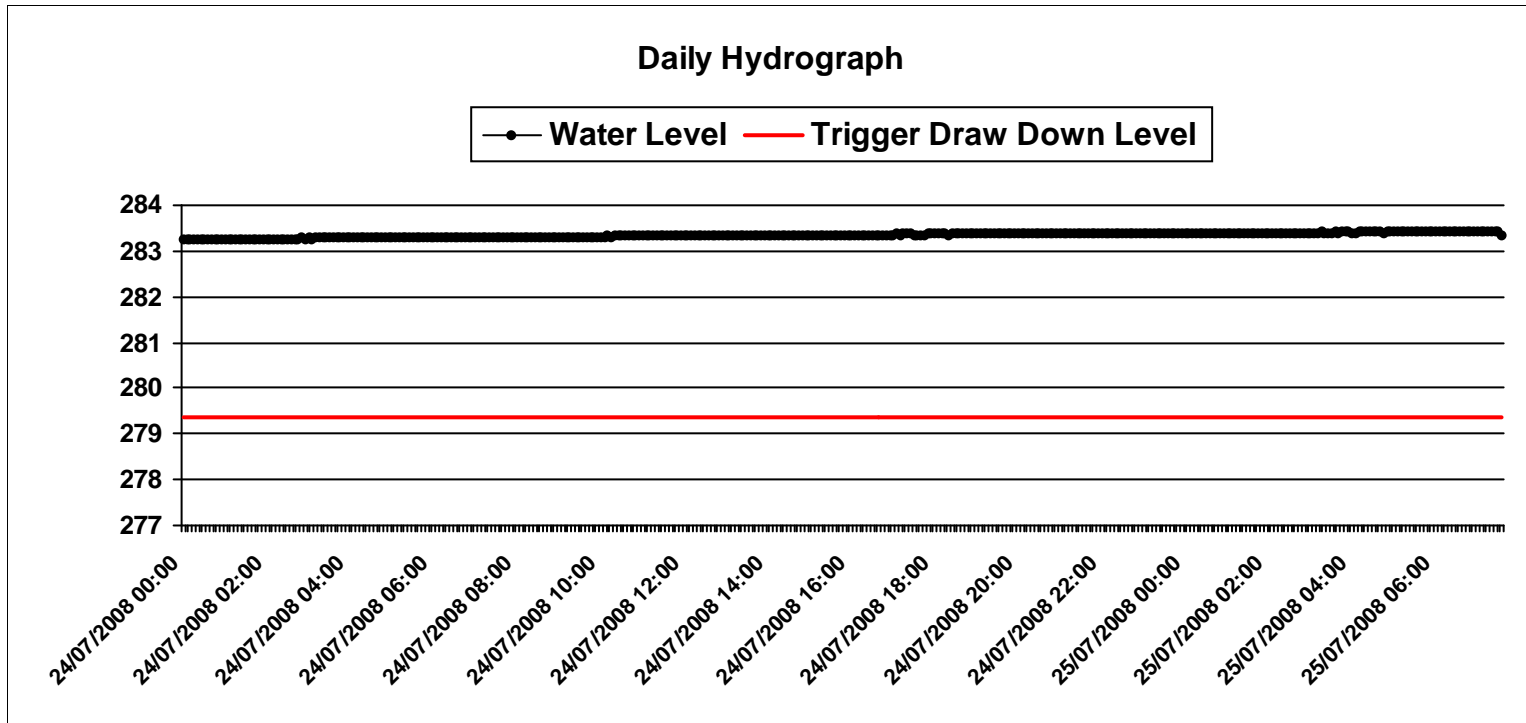

Created On: Friday, July 25, 2008

Monitor: **MWB20-II-C**

Start Date: Thursday, July 24, 2008

End Date: Friday, July 25, 2008

Data points are displayed every 15 minutes on the hydrograph

Created On: Friday, July 25, 2008

Created On: Friday, July 25, 2008

Monitor: MWB27-II-B

Start Date: Thursday, July 24, 2008

End Date: Friday, July 25, 2008

Created On: Friday, July 25, 2008

Monitor: **MWB27-I-A**

Start Date: Thursday, July 24, 2008

End Date: Friday, July 25, 2008

Created On: Friday, July 25, 2008

Monitor: MWB28-A

Start Date: Thursday, July 24, 2008

End Date: Friday, July 25, 2008

Created On: Friday, July 25, 2008

Monitor: **MWB28-B**

Start Date: Thursday, July 24, 2008