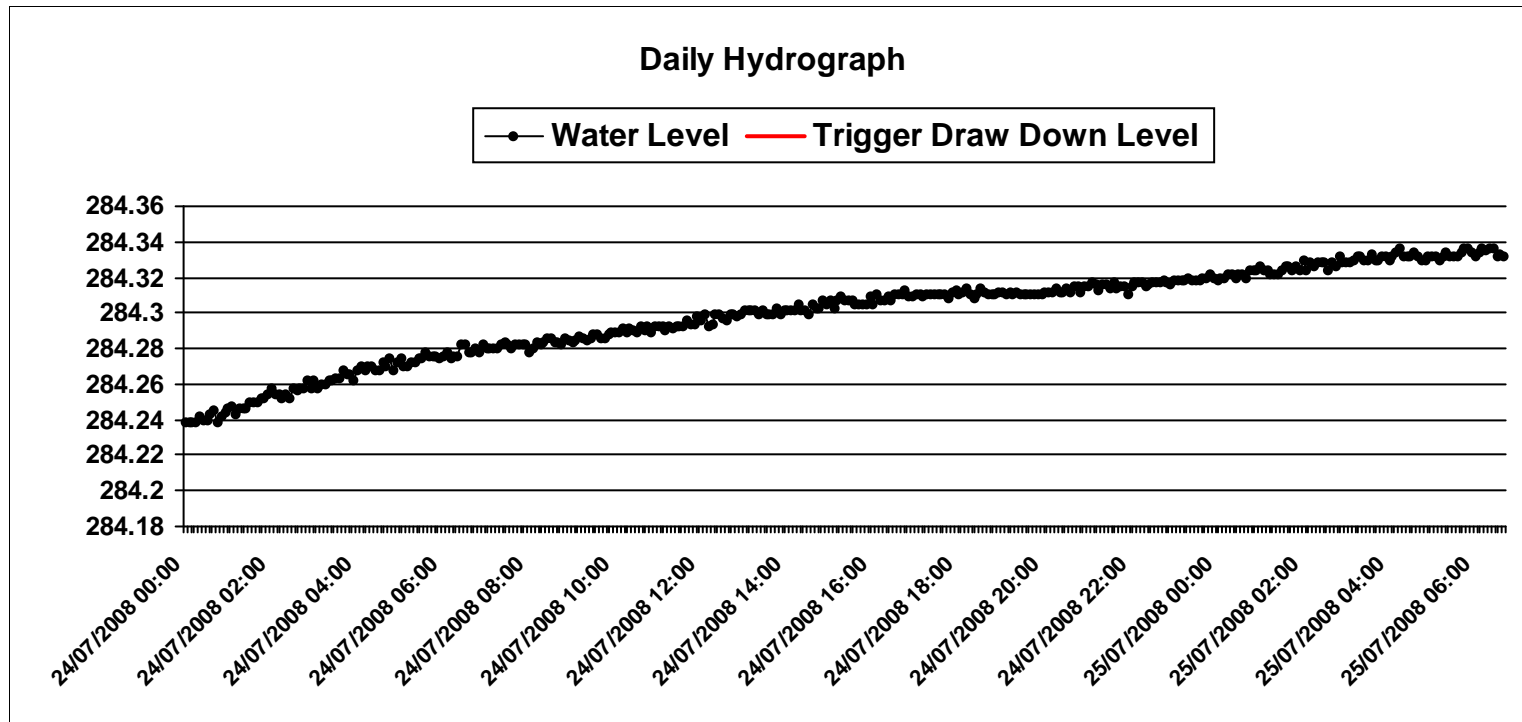

Monitor: **MWB1-I-A**

Start Date: Thursday, July 24, 2008

End Date: Friday, July 25, 2008

Created On: Friday, July 25, 2008

Monitor: **MWB1-II-B**

Start Date: Thursday, July 24, 2008

End Date: Friday, July 25, 2008