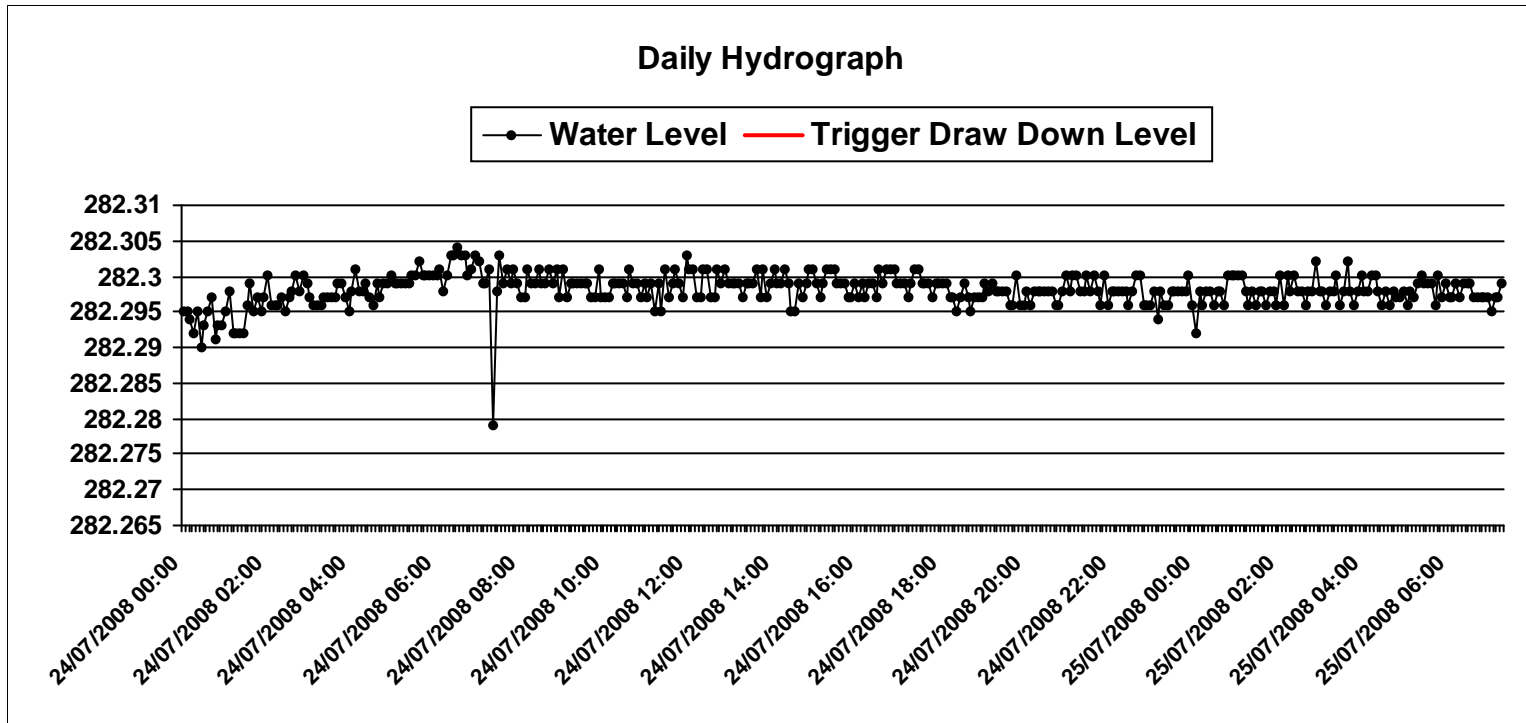

Start Date: Thursday, July 24, 2008

End Date: Friday, July 25, 2008

Data points are displayed every 15 minutes on the hydrograph

Created On: Friday, July 25, 2008

Monitor: **MWB13-A**

Start Date: Thursday, July 24, 2008

End Date: Friday, July 25, 2008

Created On: Friday, July 25, 2008

Monitor: **MWB13-B**

Start Date: Thursday, July 24, 2008

End Date: Friday, July 25, 2008

Created On: Friday, July 25, 2008

Monitor: **MWB13-C**

Start Date: Thursday, July 24, 2008

End Date: Friday, July 25, 2008

Data points are displayed every 15 minutes on the hydrograph

Created On: Friday, July 25, 2008

Monitor: **MWB17-A**

Start Date: Thursday, July 24, 2008