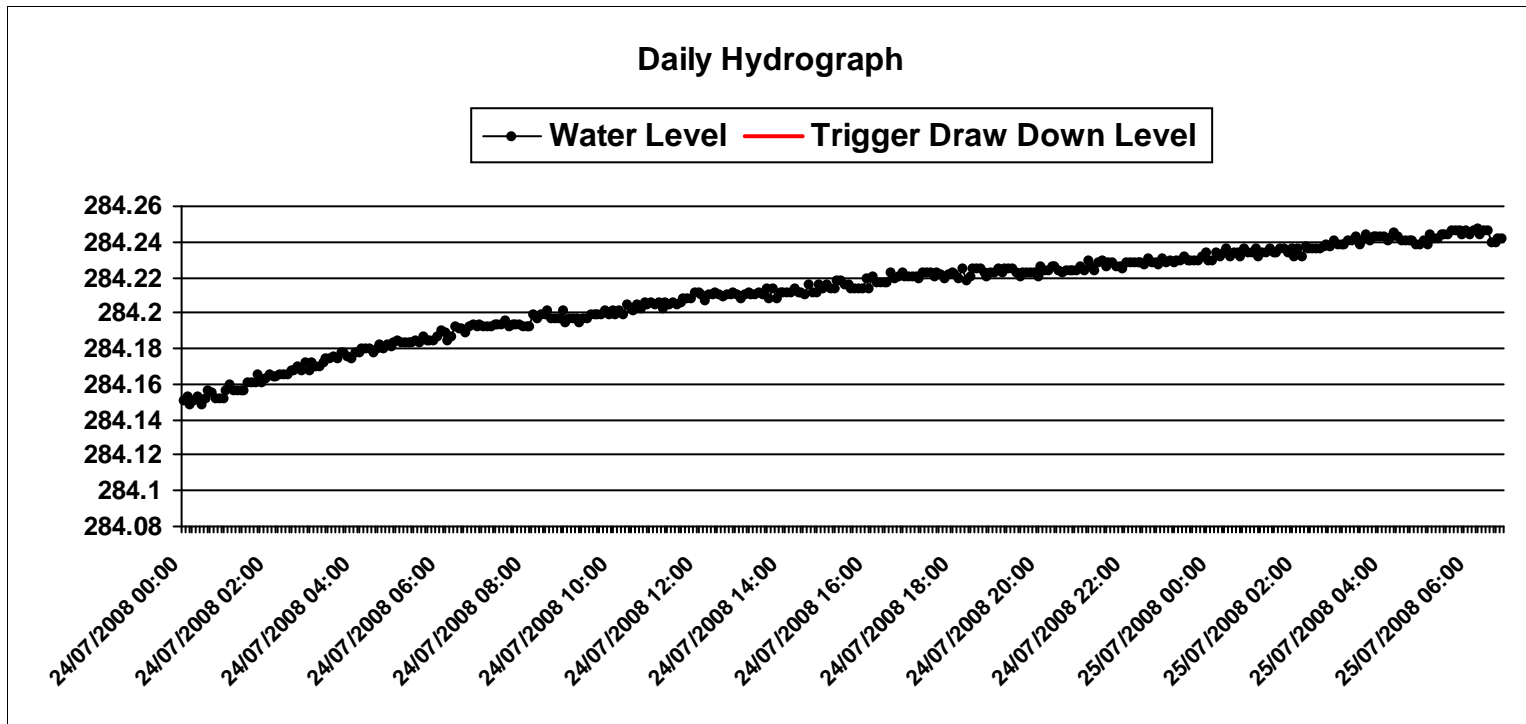

Monitor: **MWB1-II-C**

Start Date: Thursday, July 24, 2008

End Date: Friday, July 25, 2008

Created On: Friday, July 25, 2008