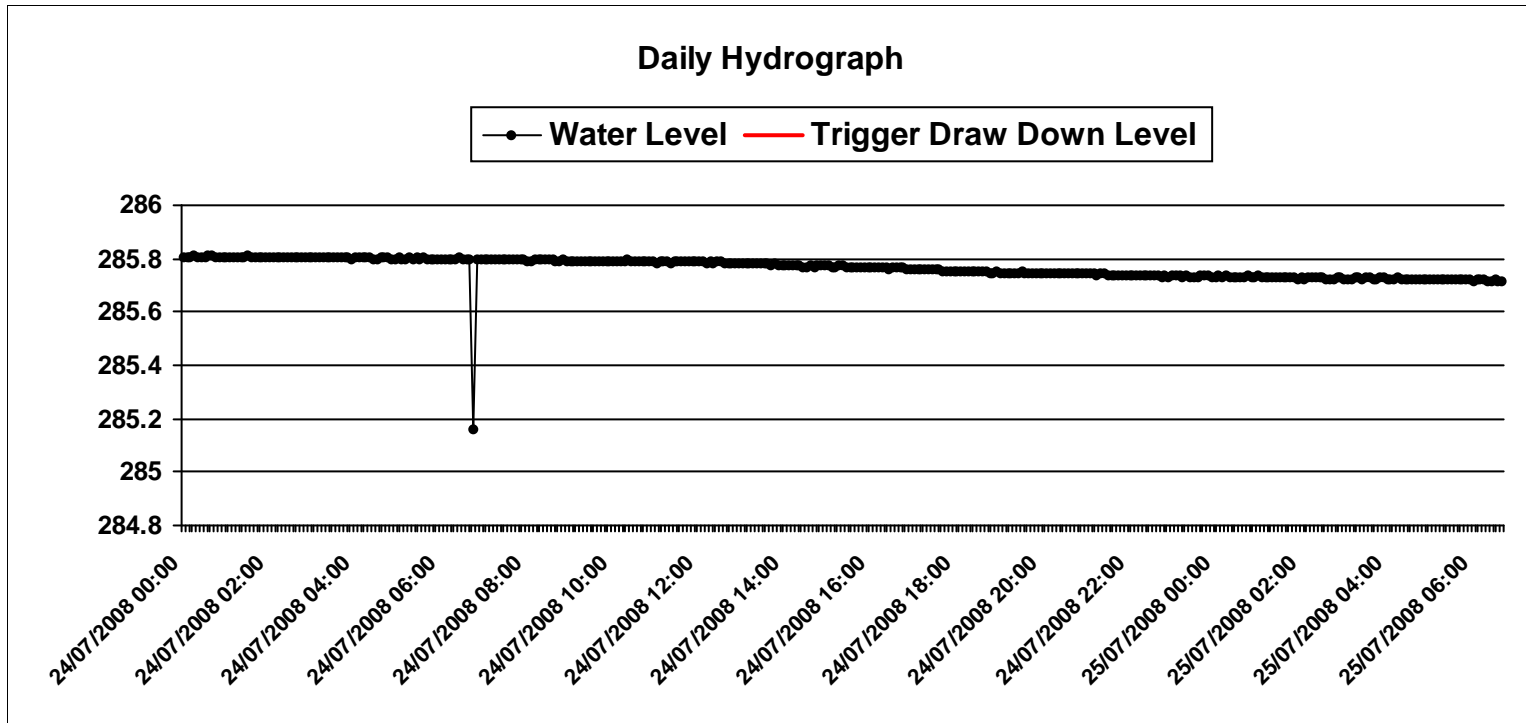

Start Date: Thursday, July 24, 2008

End Date: Friday, July 25, 2008

Data points are displayed every 15 minutes on the hydrograph

Created On: Friday, July 25, 2008

Monitor: **MWB13-A**

Start Date: Thursday, July 24, 2008

Start Date: Thursday, July 24, 2008

End Date: Friday, July 25, 2008

Data points are displayed every 15 minutes on the hydrograph

Created On: Friday, July 25, 2008

Monitor: **MWB17-A**

Start Date: Thursday, July 24, 2008

End Date: Friday, July 25, 2008

Created On: Friday, July 25, 2008

Monitor: **MWB17-B**

Start Date: Thursday, July 24, 2008

End Date: Friday, July 25, 2008

Created On: Friday, July 25, 2008

Monitor: **MWB19-A**