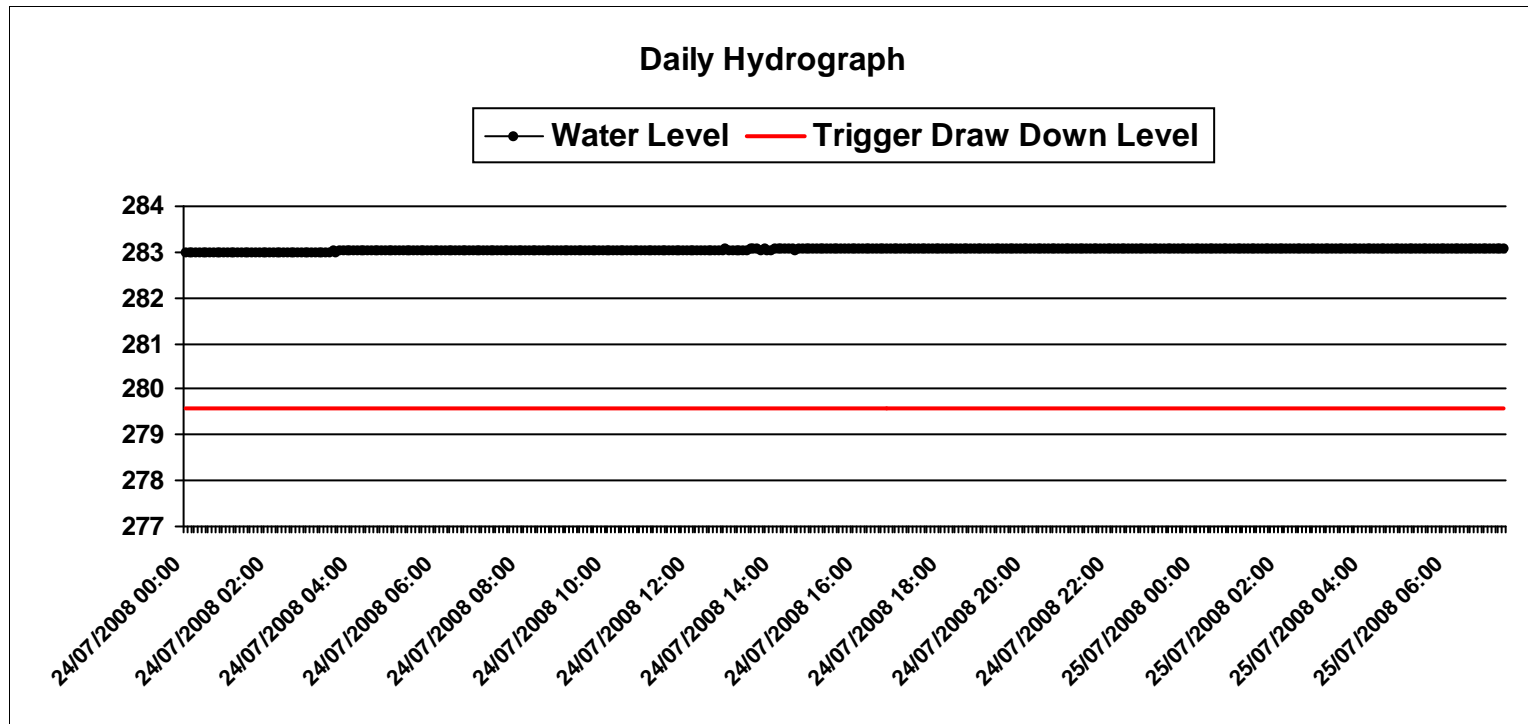

End Date: Friday, July 25, 2008

Created On: Friday, July 25, 2008

Monitor: **MWB3-B**

Start Date: Thursday, July 24, 2008

End Date: Friday, July 25, 2008

Created On: Friday, July 25, 2008

Monitor: **MWB4-I-A**

Start Date: Thursday, July 24, 2008

End Date: Friday, July 25, 2008

Created On: Friday, July 25, 2008

Monitor: **MWB4-II-B**

Start Date: Thursday, July 24, 2008

End Date: Friday, July 25, 2008

Created On: Friday, July 25, 2008