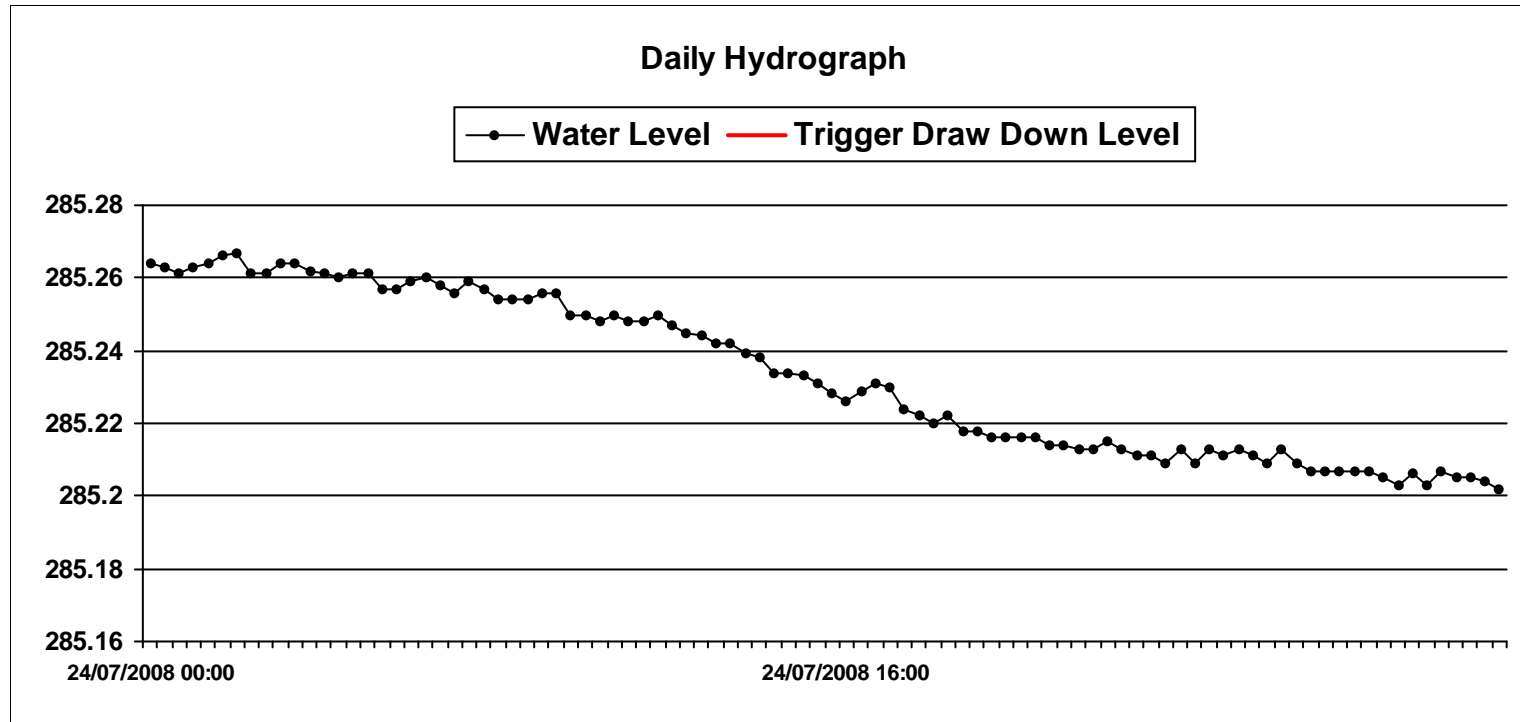

End Date: Friday, July 25, 2008

Created On: Friday, July 25, 2008

Monitor: **MWB12-A**

Start Date: Thursday, July 24, 2008

End Date: Friday, July 25, 2008

Created On: Friday, July 25, 2008

Monitor: **MWB12-C**

Start Date: Thursday, July 24, 2008

End Date: Friday, July 25, 2008

Data points are displayed every 15 minutes on the hydrograph

Created On: Friday, July 25, 2008

Monitor: **MWB13-A**

Start Date: Thursday, July 24, 2008