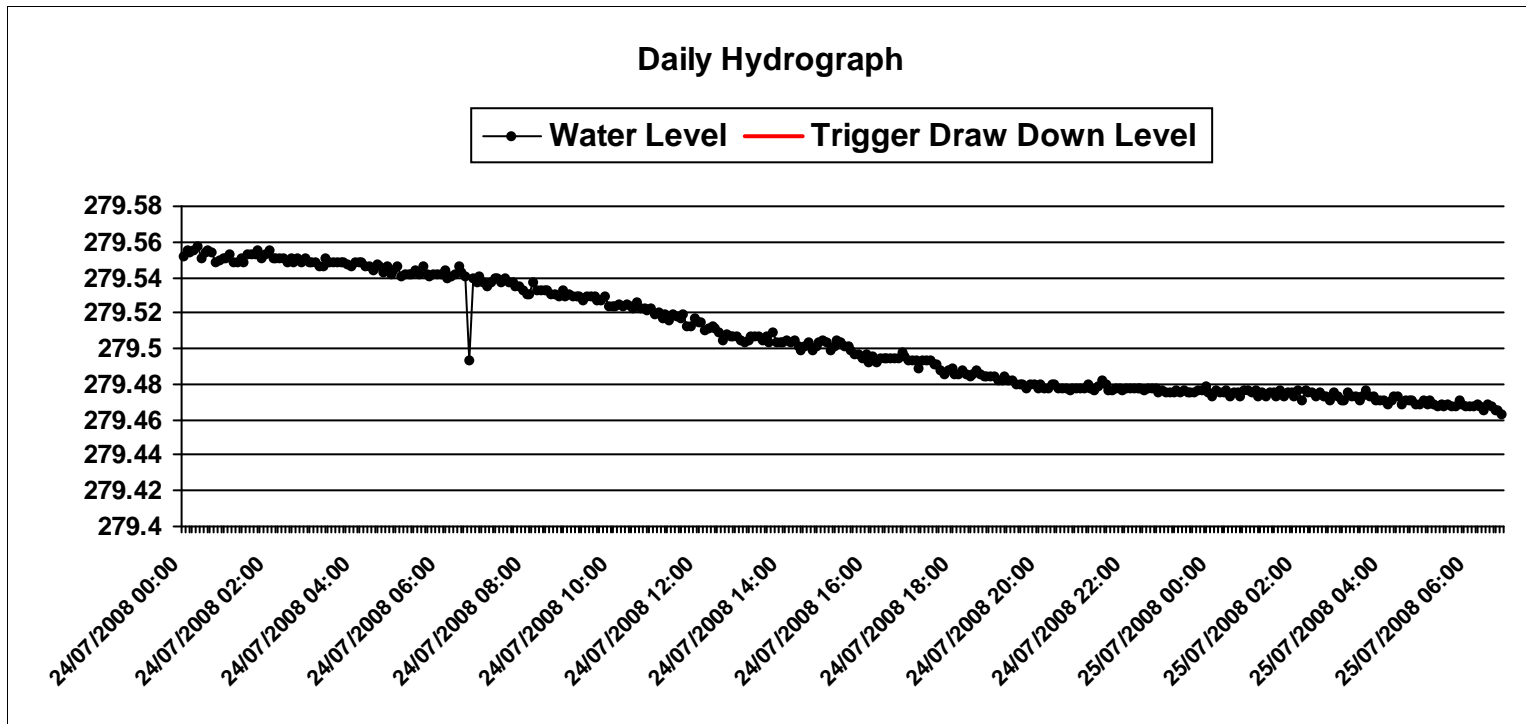

Monitor: **MWB8-II-B**

Start Date: Thursday, July 24, 2008

End Date: Friday, July 25, 2008

Created On: Friday, July 25, 2008

Monitor: **MWB8-II-C**

Start Date: Thursday, July 24, 2008

End Date: Friday, July 25, 2008