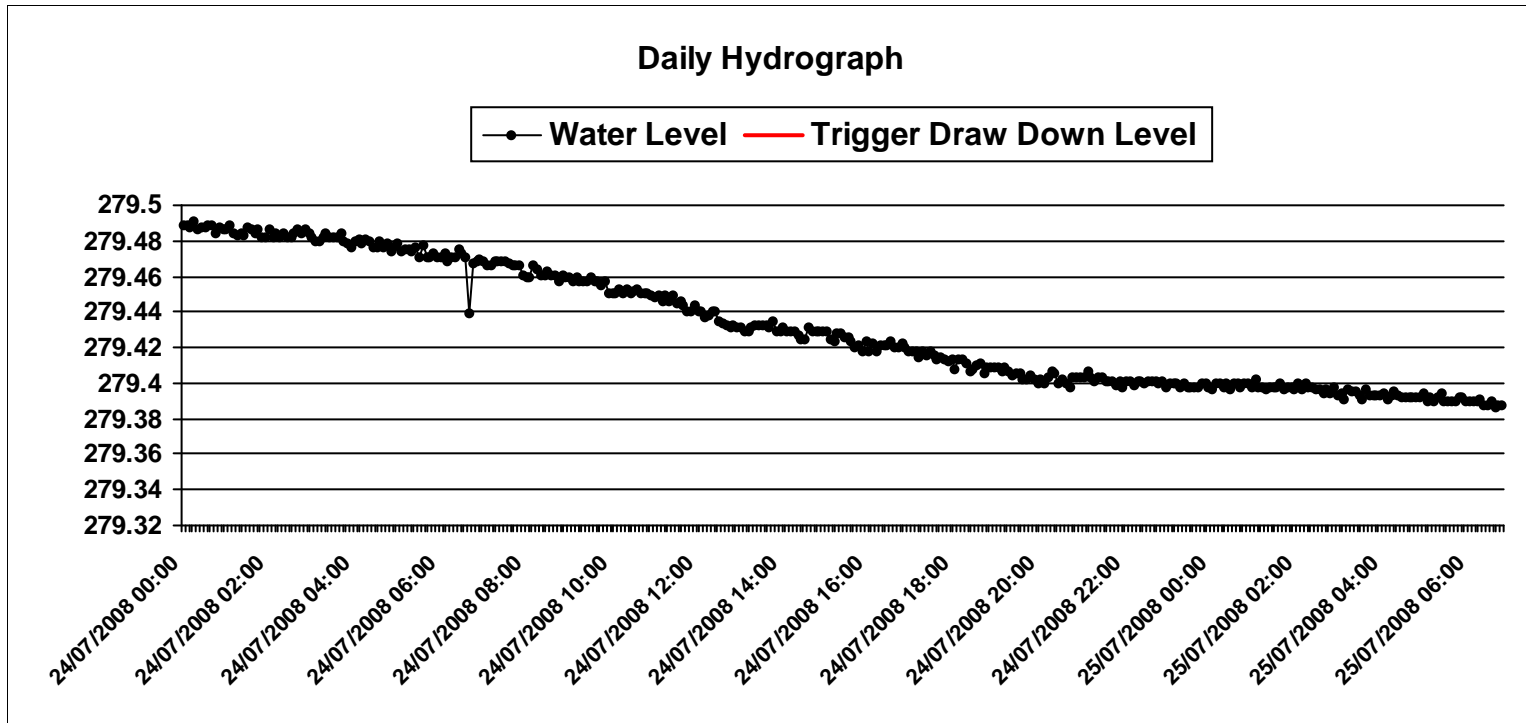

Start Date: Thursday, July 24, 2008

End Date: Friday, July 25, 2008

Created On: Friday, July 25, 2008

Monitor: **MWB8-I-A**

Start Date: Thursday, July 24, 2008

End Date: Friday, July 25, 2008

Created On: Friday, July 25, 2008

Monitor: **MWB8-II-B**

Start Date: Thursday, July 24, 2008

End Date: Friday, July 25, 2008

Created On: Friday, July 25, 2008

Monitor: **MWB8-II-C**

Start Date: Thursday, July 24, 2008

End Date: Friday, July 25, 2008