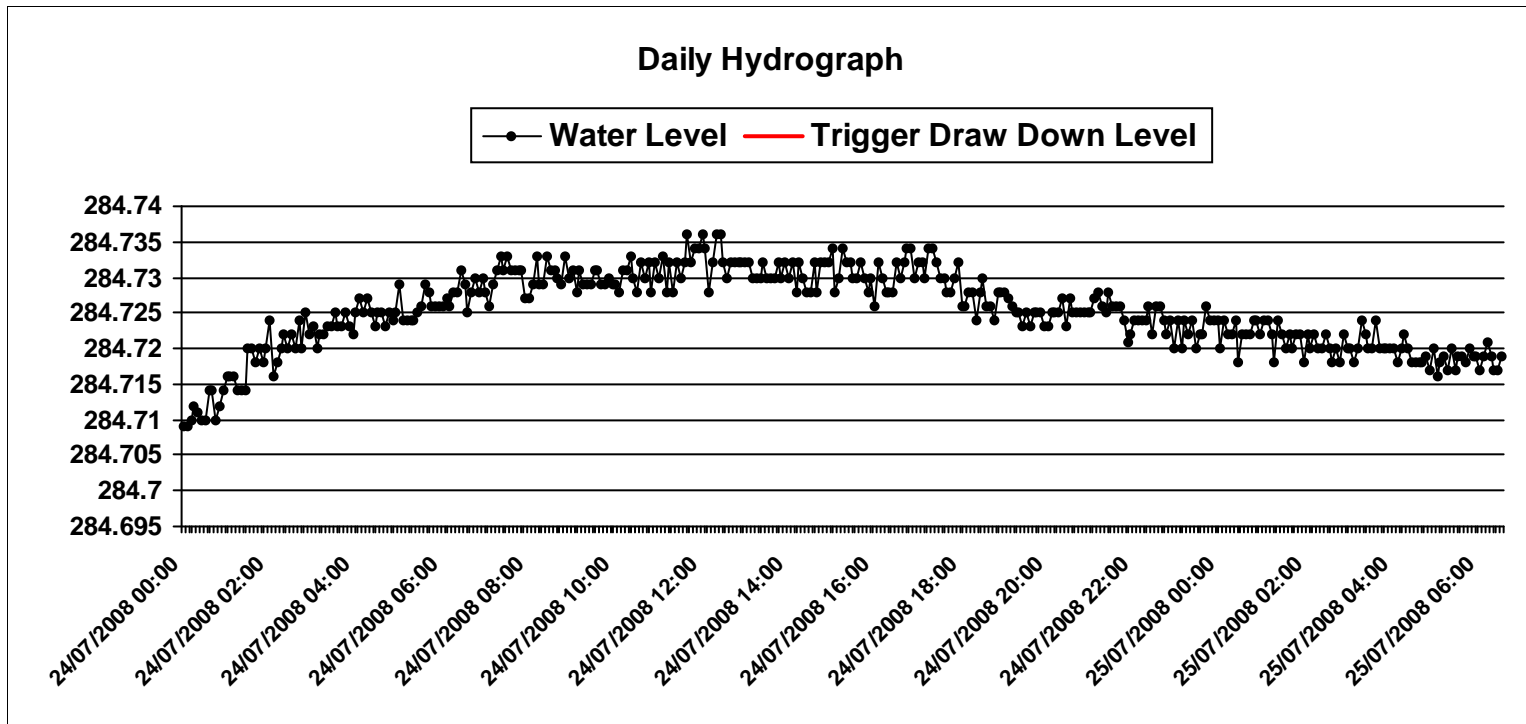

Start Date: Thursday, July 24, 2008

End Date: Friday, July 25, 2008

Data points are displayed every 15 minutes on the hydrograph

Created On: Friday, July 25, 2008

Monitor: **MWB17-A**

Start Date: Thursday, July 24, 2008

Start Date: Thursday, July 24, 2008

End Date: Friday, July 25, 2008

Created On: Friday, July 25, 2008

Monitor: **MWB19-B**

Start Date: Thursday, July 24, 2008

End Date: Friday, July 25, 2008

Created On: Friday, July 25, 2008

Monitor: MWB20-I-A

Start Date: Thursday, July 24, 2008

End Date: Friday, July 25, 2008

Created On: Friday, July 25, 2008

Monitor: MWB20-II-B

Start Date: Thursday, July 24, 2008

End Date: Friday, July 25, 2008

Created On: Friday, July 25, 2008

Monitor: **MWB20-II-C**

Start Date: Thursday, July 24, 2008

End Date: Friday, July 25, 2008

Data points are displayed every 15 minutes on the hydrograph

Created On: Friday, July 25, 2008