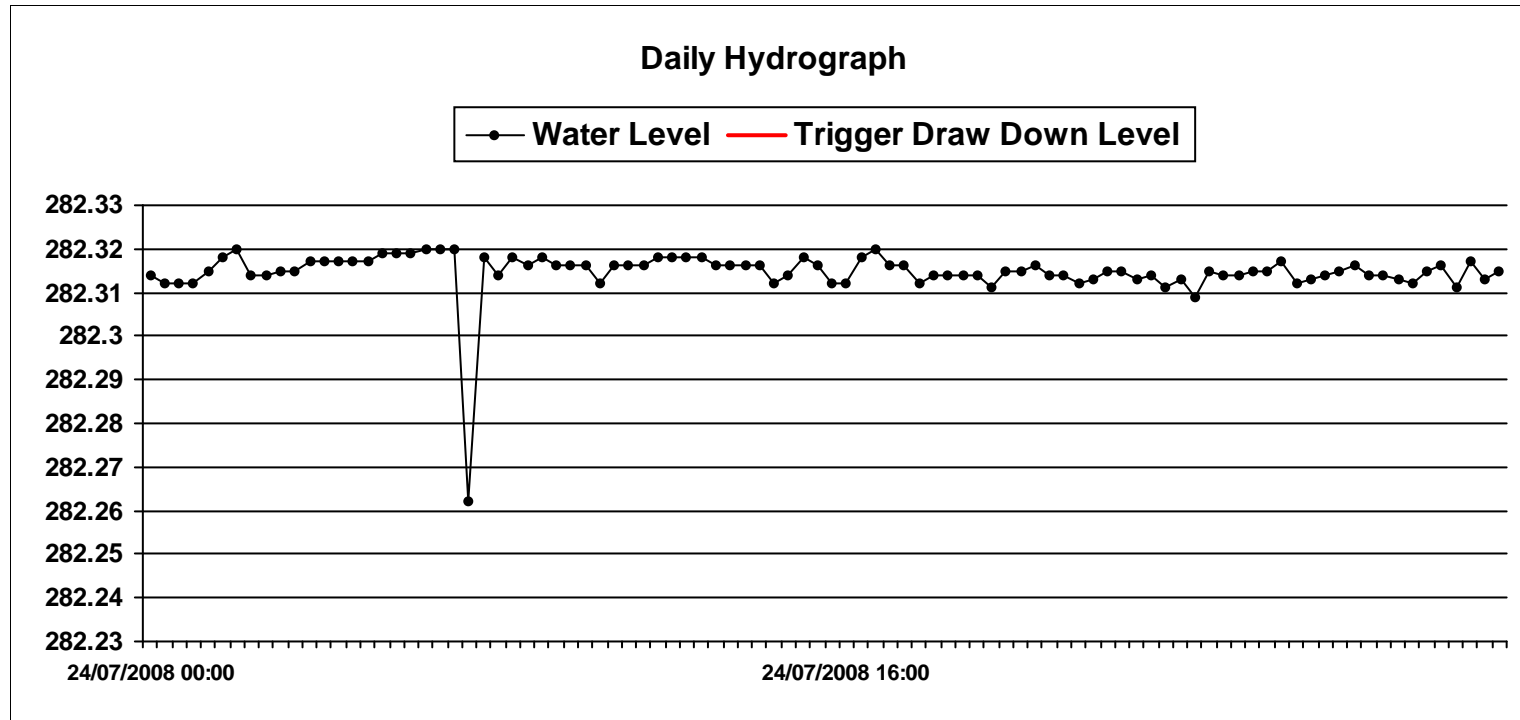

Start Date: Thursday, July 24, 2008

End Date: Friday, July 25, 2008

Data points are displayed every 15 minutes on the hydrograph

Created On: Friday, July 25, 2008

Monitor: **MWB13-A**

Start Date: Thursday, July 24, 2008

End Date: Friday, July 25, 2008

Created On: Friday, July 25, 2008

Monitor: **MWB13-B**

Start Date: Thursday, July 24, 2008

End Date: Friday, July 25, 2008

Created On: Friday, July 25, 2008

Monitor: **MWB13-C**

Start Date: Thursday, July 24, 2008

End Date: Friday, July 25, 2008

Data points are displayed every 15 minutes on the hydrograph

Created On: Friday, July 25, 2008

Monitor: **MWB17-A**

Start Date: Thursday, July 24, 2008