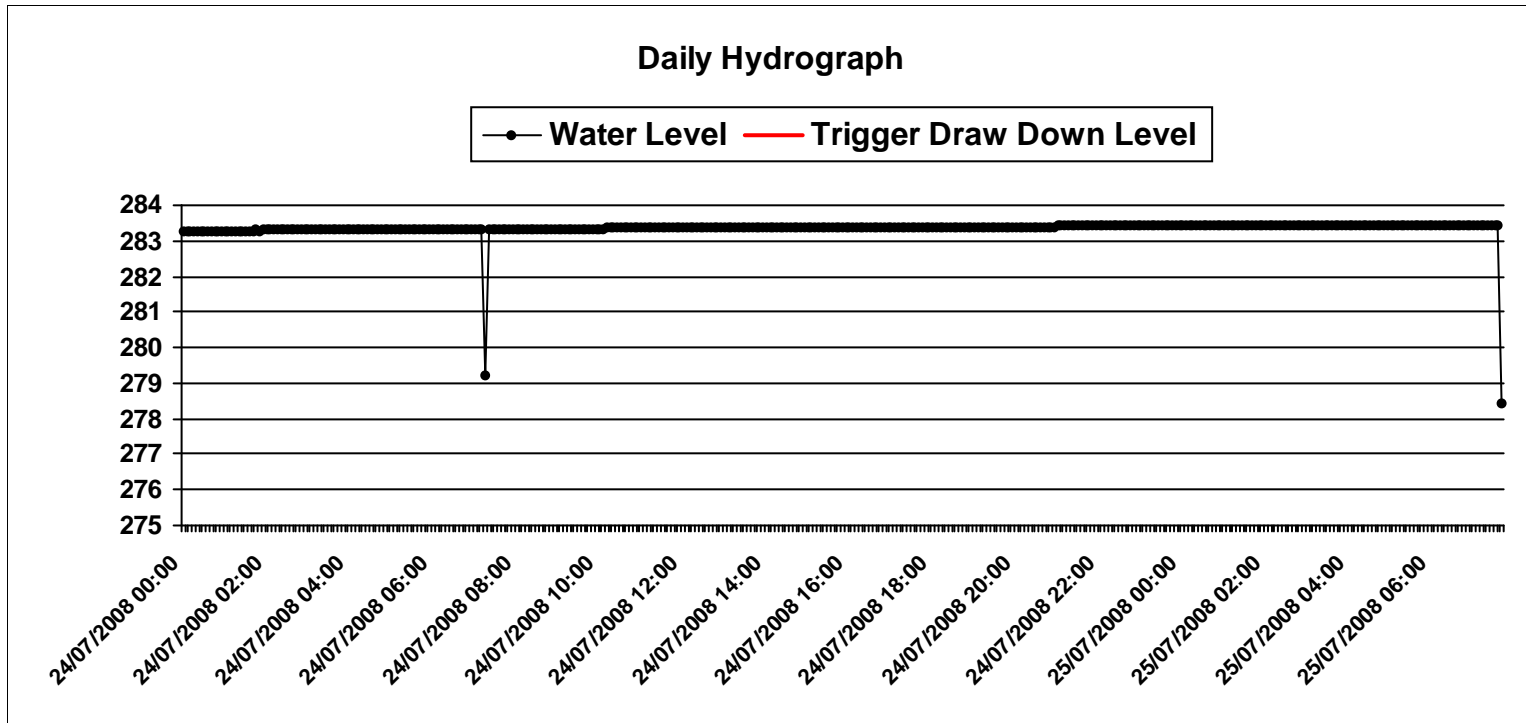

Monitor: **MWB28-B**

Start Date: Thursday, July 24, 2008

End Date: Friday, July 25, 2008

Created On: Friday, July 25, 2008