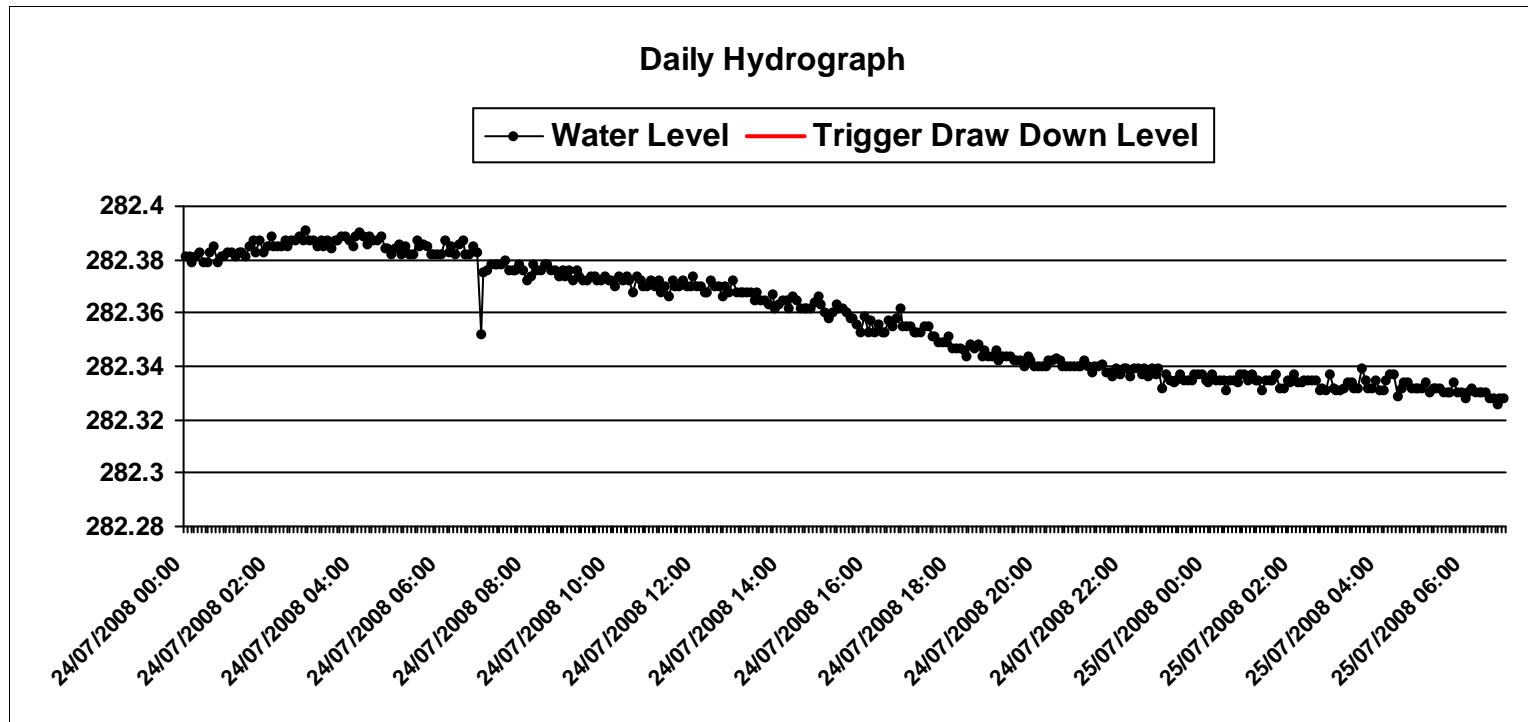

End Date: Friday, July 25, 2008

Created On: Friday, July 25, 2008

Monitor: **MWB7-II-B**

Start Date: Thursday, July 24, 2008

End Date: Friday, July 25, 2008

Created On: Friday, July 25, 2008

Monitor: **MWB7-II-C**