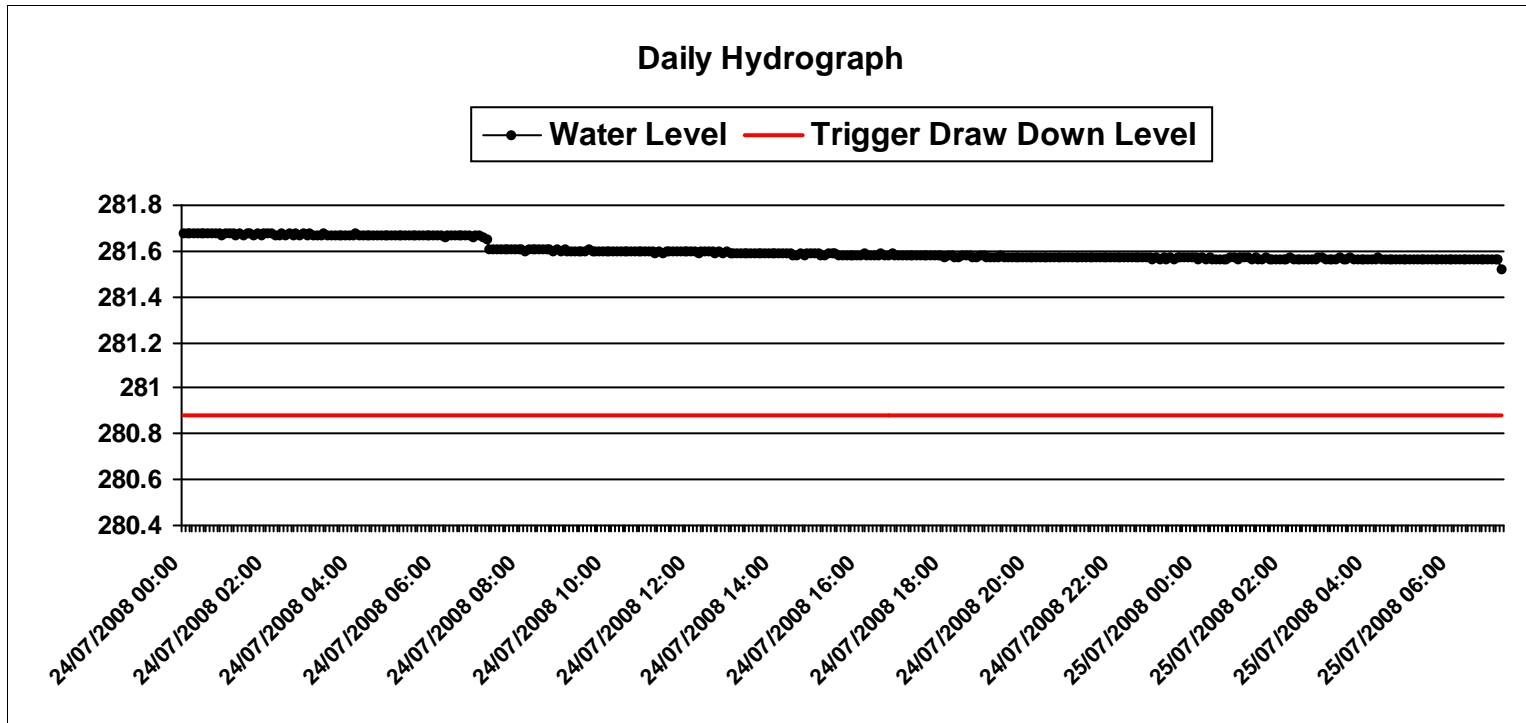

Monitor: **MWB9-I-A**

Start Date: Thursday, July 24, 2008

End Date: Friday, July 25, 2008

Created On: Friday, July 25, 2008