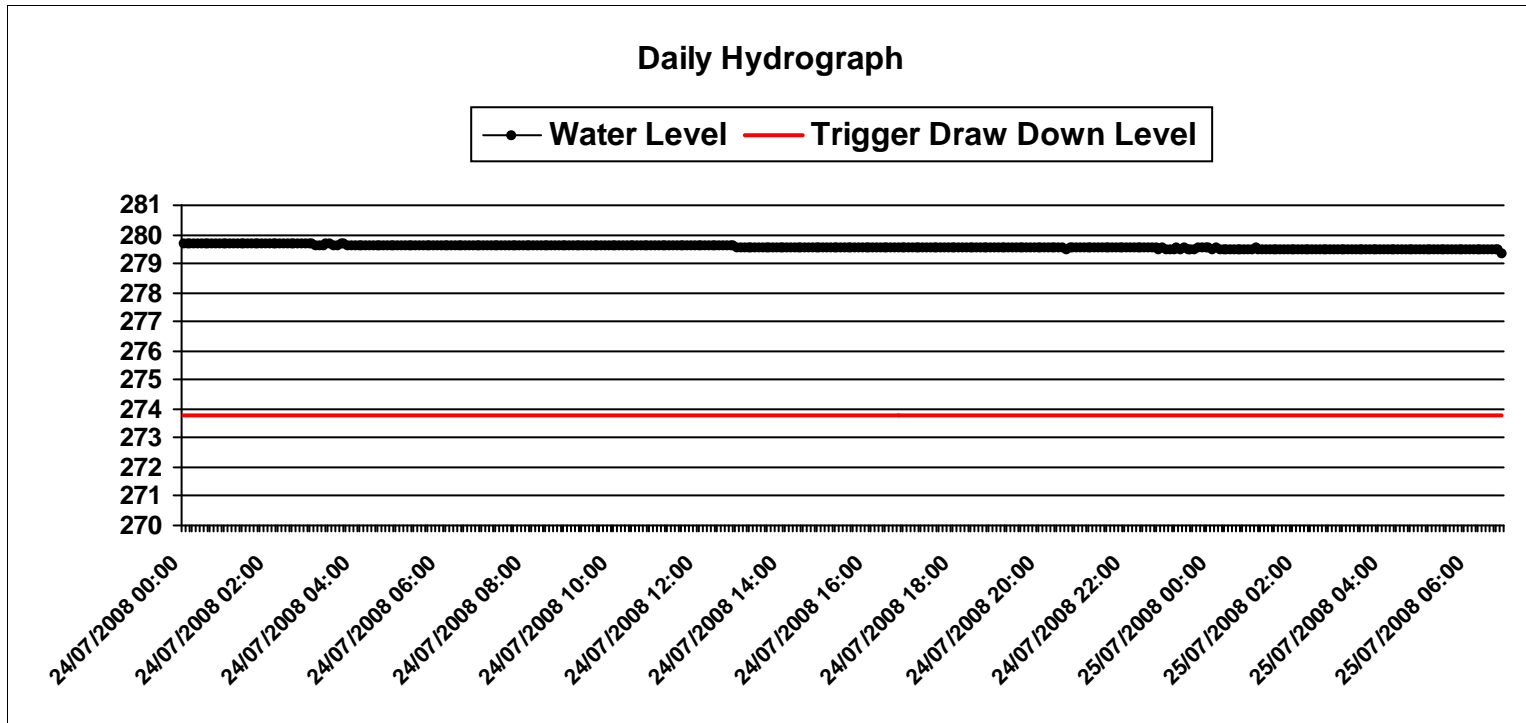

Start Date: Thursday, July 24, 2008

End Date: Friday, July 25, 2008

Created On: Friday, July 25, 2008

Monitor: **MWB8-I-A**

Start Date: Thursday, July 24, 2008

End Date: Friday, July 25, 2008

Created On: Friday, July 25, 2008

Monitor: **MWB8-II-B**

Start Date: Thursday, July 24, 2008

End Date: Friday, July 25, 2008

Created On: Friday, July 25, 2008

Monitor: **MWB8-II-C**

Start Date: Thursday, July 24, 2008

End Date: Friday, July 25, 2008