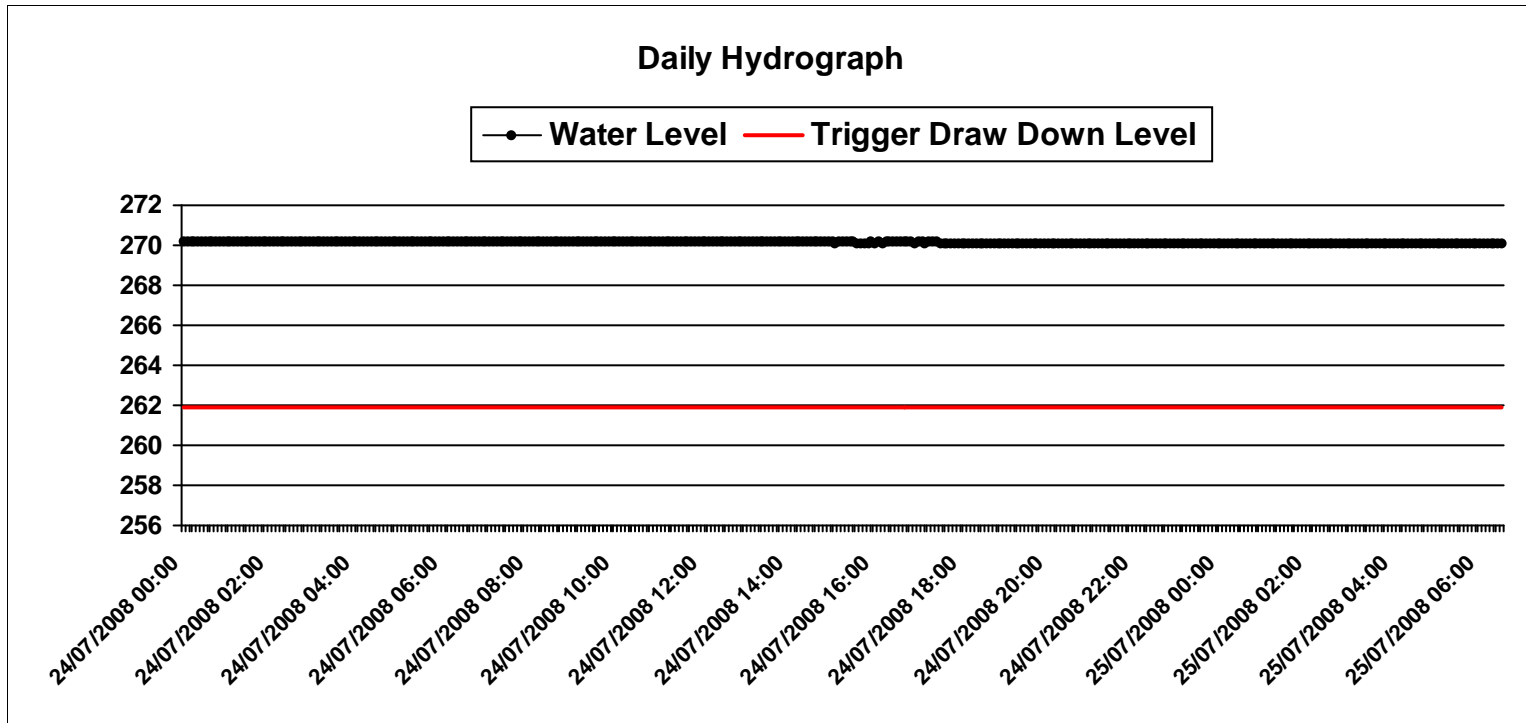

Created On: Friday, July 25, 2008

Monitor: **MWB20-II-C**

Start Date: Thursday, July 24, 2008

End Date: Friday, July 25, 2008

Data points are displayed every 15 minutes on the hydrograph

Created On: Friday, July 25, 2008

Monitor: **MWB21-A**

Start Date: Thursday, July 24, 2008

End Date: Friday, July 25, 2008

Created On: Friday, July 25, 2008

Monitor: **MWB21-B**

Start Date: Thursday, July 24, 2008

End Date: Friday, July 25, 2008

Created On: Friday, July 25, 2008

Monitor: MWB27-II-B

Start Date: Thursday, July 24, 2008

End Date: Friday, July 25, 2008

Created On: Friday, July 25, 2008

Monitor: **MWB27-I-A**

Start Date: Thursday, July 24, 2008

End Date: Friday, July 25, 2008

Created On: Friday, July 25, 2008

Monitor: MWB28-A

Start Date: Thursday, July 24, 2008

End Date: Friday, July 25, 2008

Created On: Friday, July 25, 2008

Monitor: **MWB28-B**

Start Date: Thursday, July 24, 2008