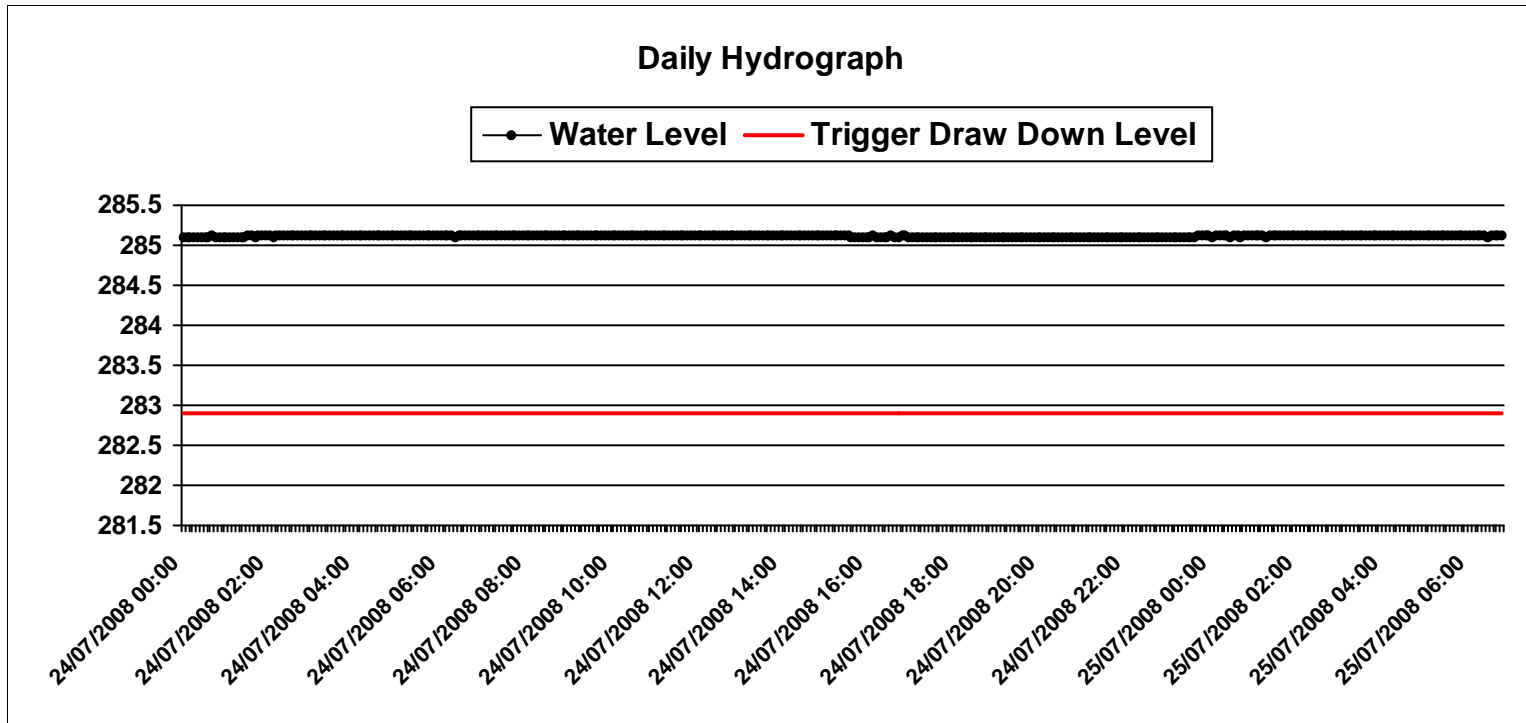

Monitor: **MWB1-I-A**

Start Date: Thursday, July 24, 2008

End Date: Friday, July 25, 2008

Created On: Friday, July 25, 2008

Monitor: **MWB1-II-B**

Start Date: Thursday, July 24, 2008

End Date: Friday, July 25, 2008

Created On: Friday, July 25, 2008

Monitor: **MWB1-II-C**

Start Date: Thursday, July 24, 2008

End Date: Friday, July 25, 2008

Created On: Friday, July 25, 2008

Monitor: **MWB3-A**

Start Date: Thursday, July 24, 2008