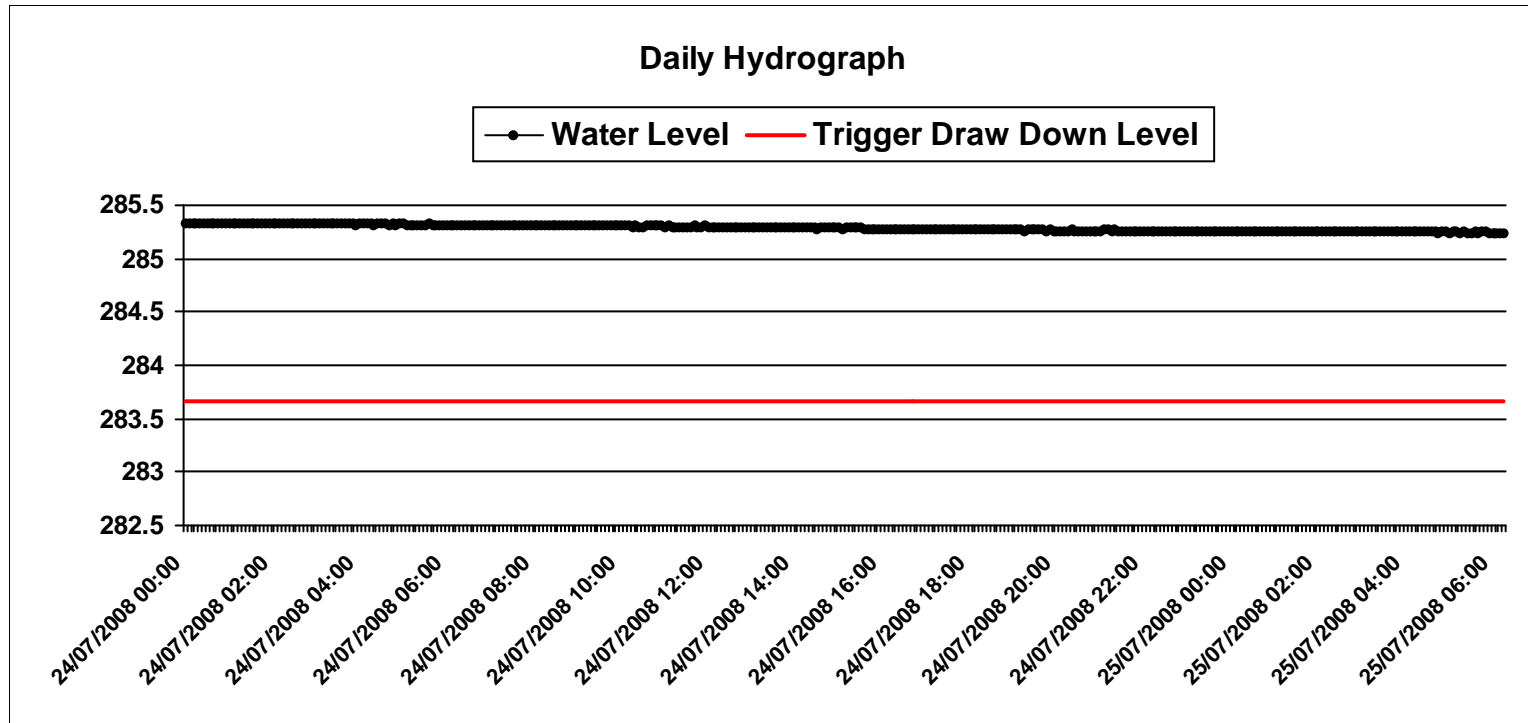

Monitor: **MWB3-A**

Start Date: Thursday, July 24, 2008

End Date: Friday, July 25, 2008

Created On: Friday, July 25, 2008