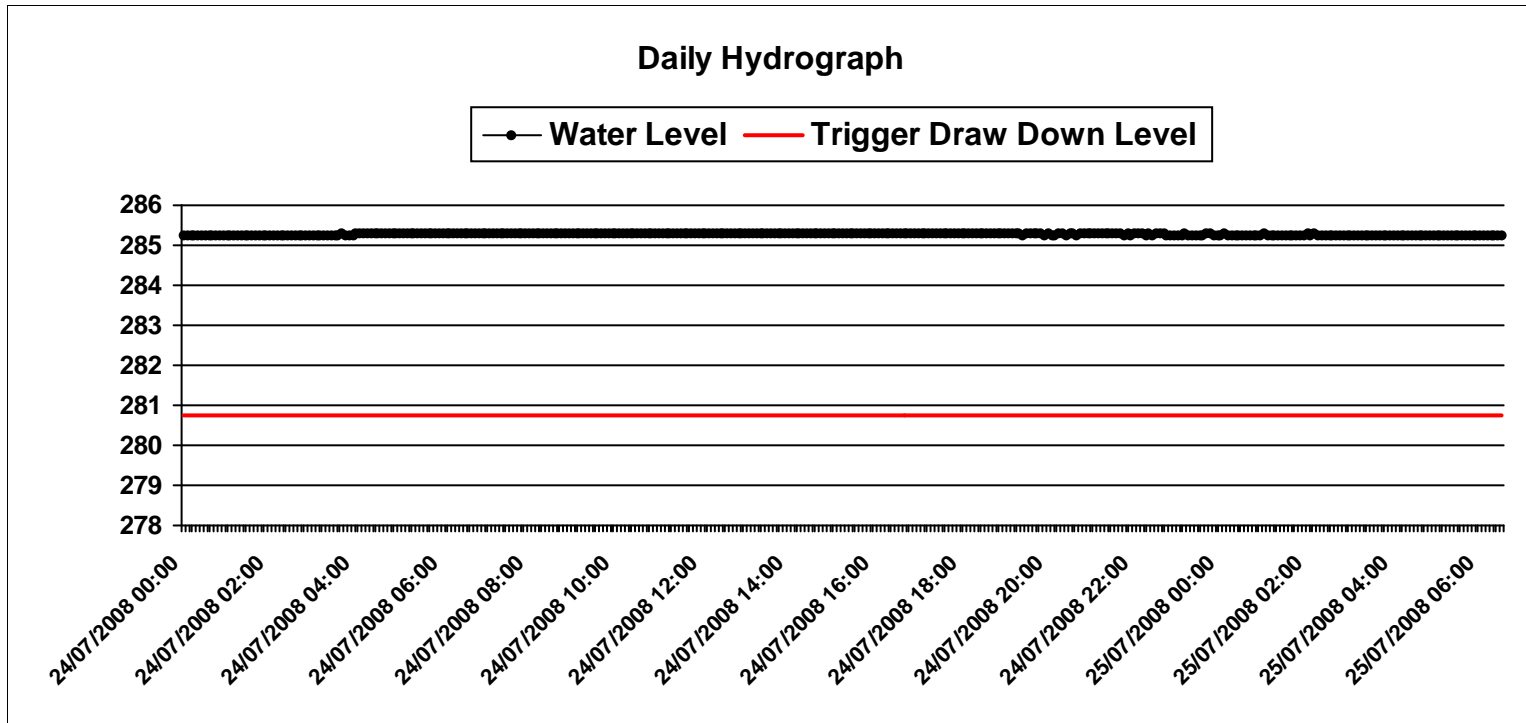

Monitor: **MWB19-A**

Start Date: Thursday, July 24, 2008

End Date: Friday, July 25, 2008

Created On: Friday, July 25, 2008