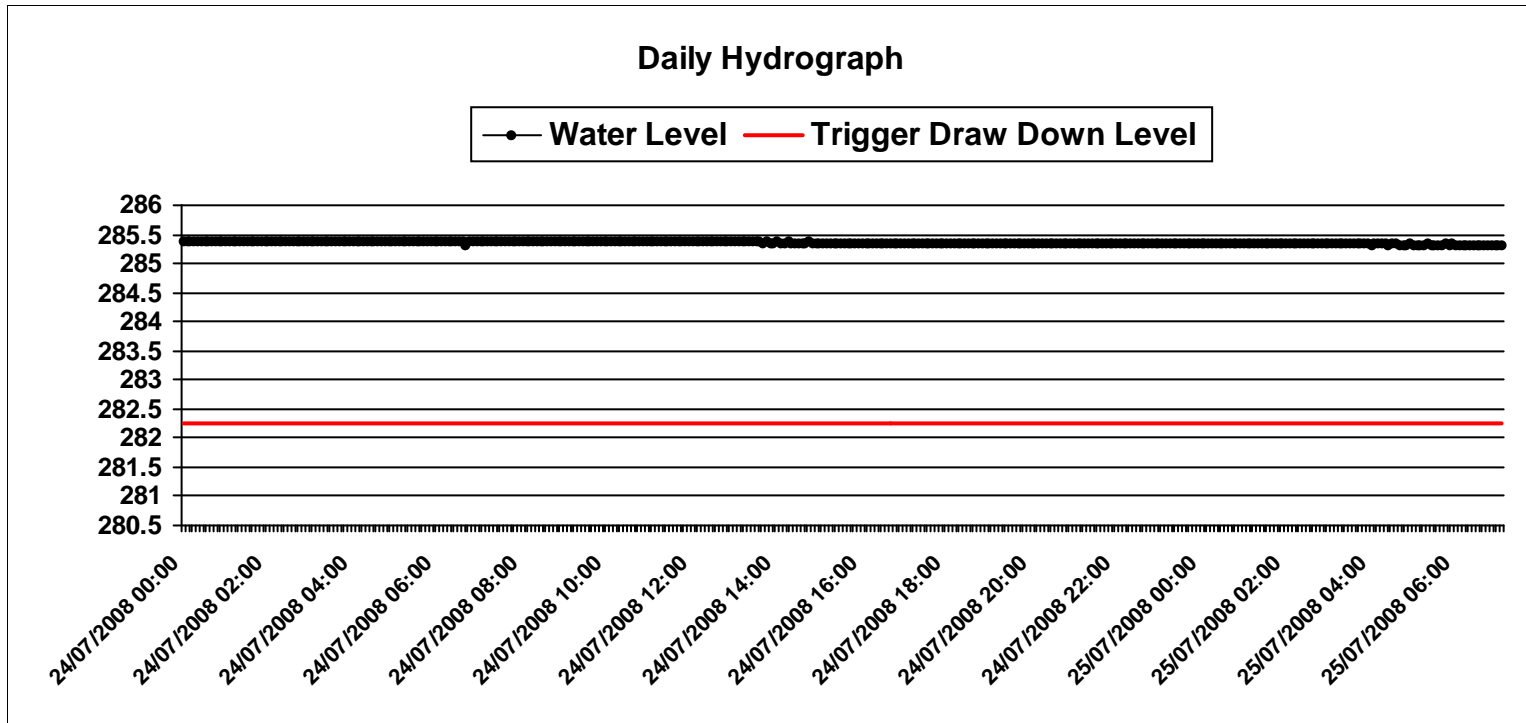

End Date: Friday, July 25, 2008

Created On: Friday, July 25, 2008

Monitor: **MWB12-A**

Start Date: Thursday, July 24, 2008

End Date: Friday, July 25, 2008

Created On: Friday, July 25, 2008

Monitor: **MWB12-C**

Start Date: Thursday, July 24, 2008

End Date: Friday, July 25, 2008

Data points are displayed every 15 minutes on the hydrograph

Created On: Friday, July 25, 2008

Monitor: **MWB13-A**

Start Date: Thursday, July 24, 2008

Start Date: Thursday, July 24, 2008

End Date: Friday, July 25, 2008

Data points are displayed every 15 minutes on the hydrograph

Created On: Friday, July 25, 2008

Monitor: **MWB17-A**

Start Date: Thursday, July 24, 2008