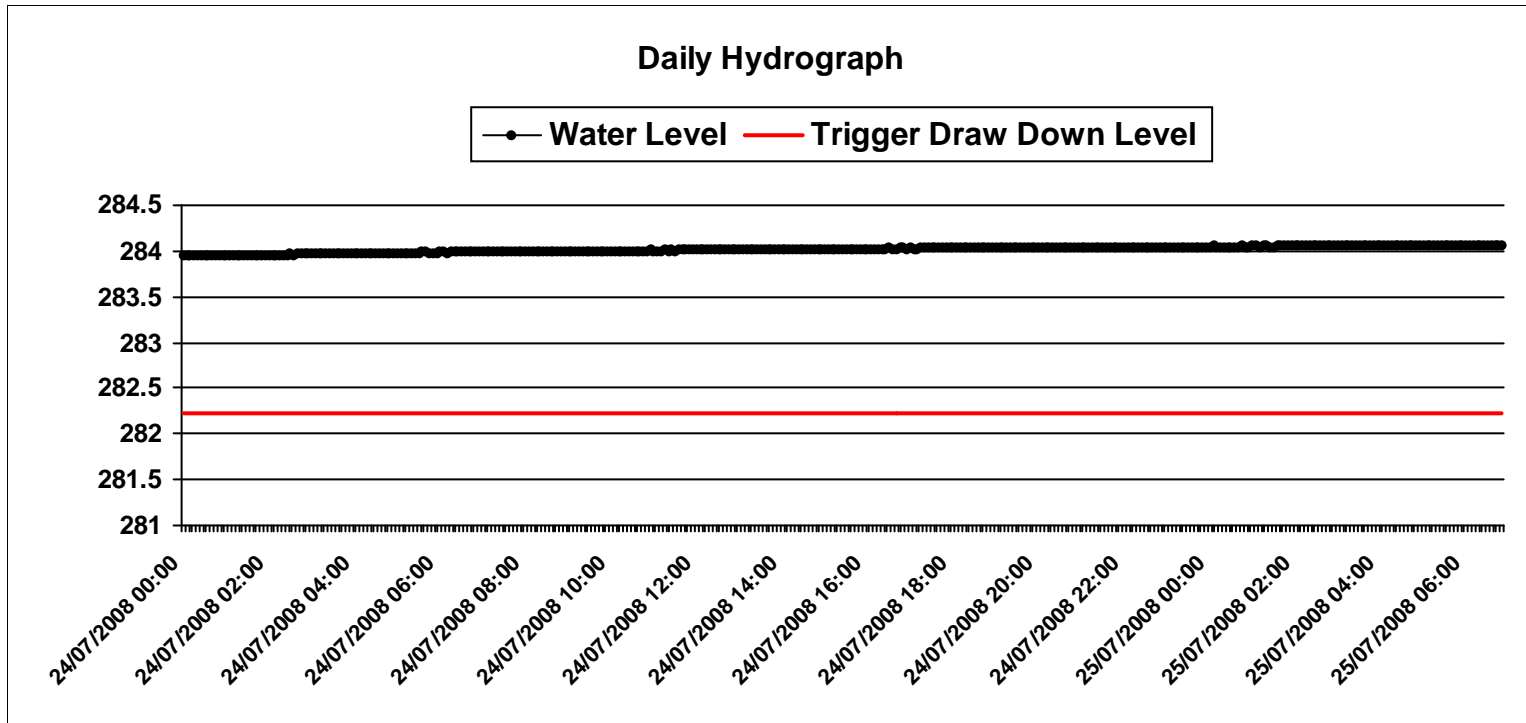

Monitor: **MWB4-II-C**

Start Date: Thursday, July 24, 2008

End Date: Friday, July 25, 2008

Created On: Friday, July 25, 2008

Monitor: **MWB6-I-A**

Start Date: Thursday, July 24, 2008

End Date: Friday, July 25, 2008

Created On: Friday, July 25, 2008

Monitor: **MWB6-II-B**

Start Date: Thursday, July 24, 2008

End Date: Friday, July 25, 2008

Created On: Friday, July 25, 2008

Monitor: **MWB7-I-A**

Start Date: Thursday, July 24, 2008