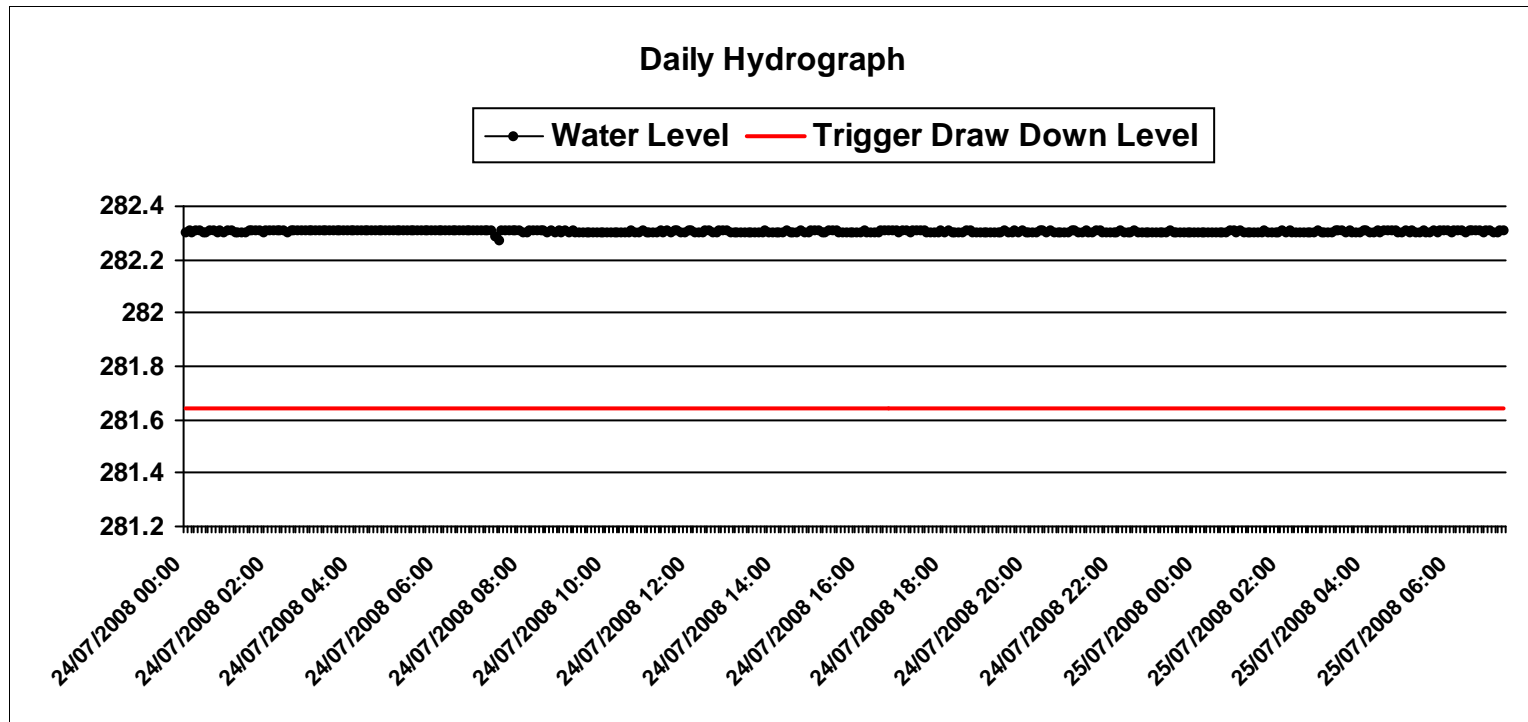

Monitor: **MWB13-A**

Start Date: Thursday, July 24, 2008

End Date: Friday, July 25, 2008

Created On: Friday, July 25, 2008