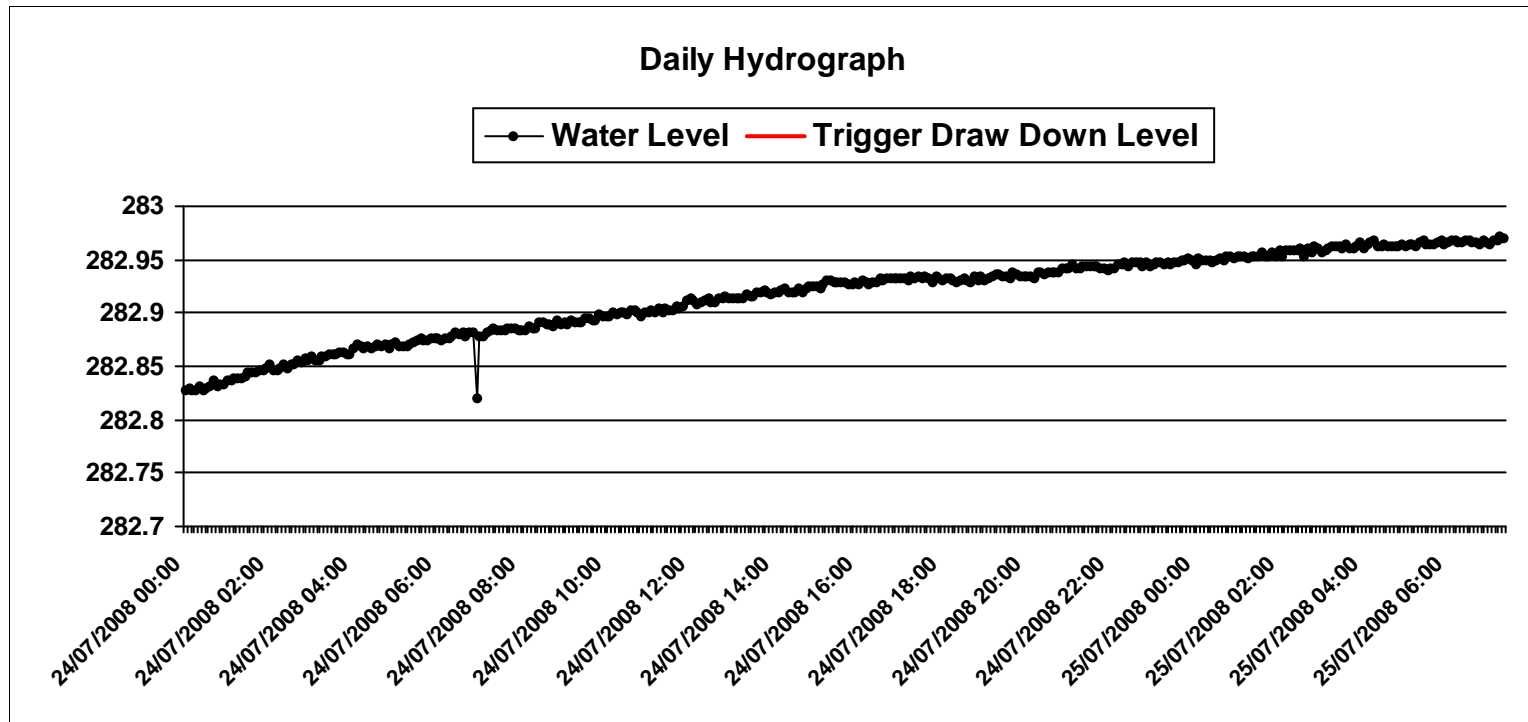

Start Date: Thursday, July 24, 2008

End Date: Friday, July 25, 2008

Created On: Friday, July 25, 2008

Monitor: **MWB4-II-B**

Start Date: Thursday, July 24, 2008

End Date: Friday, July 25, 2008

Created On: Friday, July 25, 2008