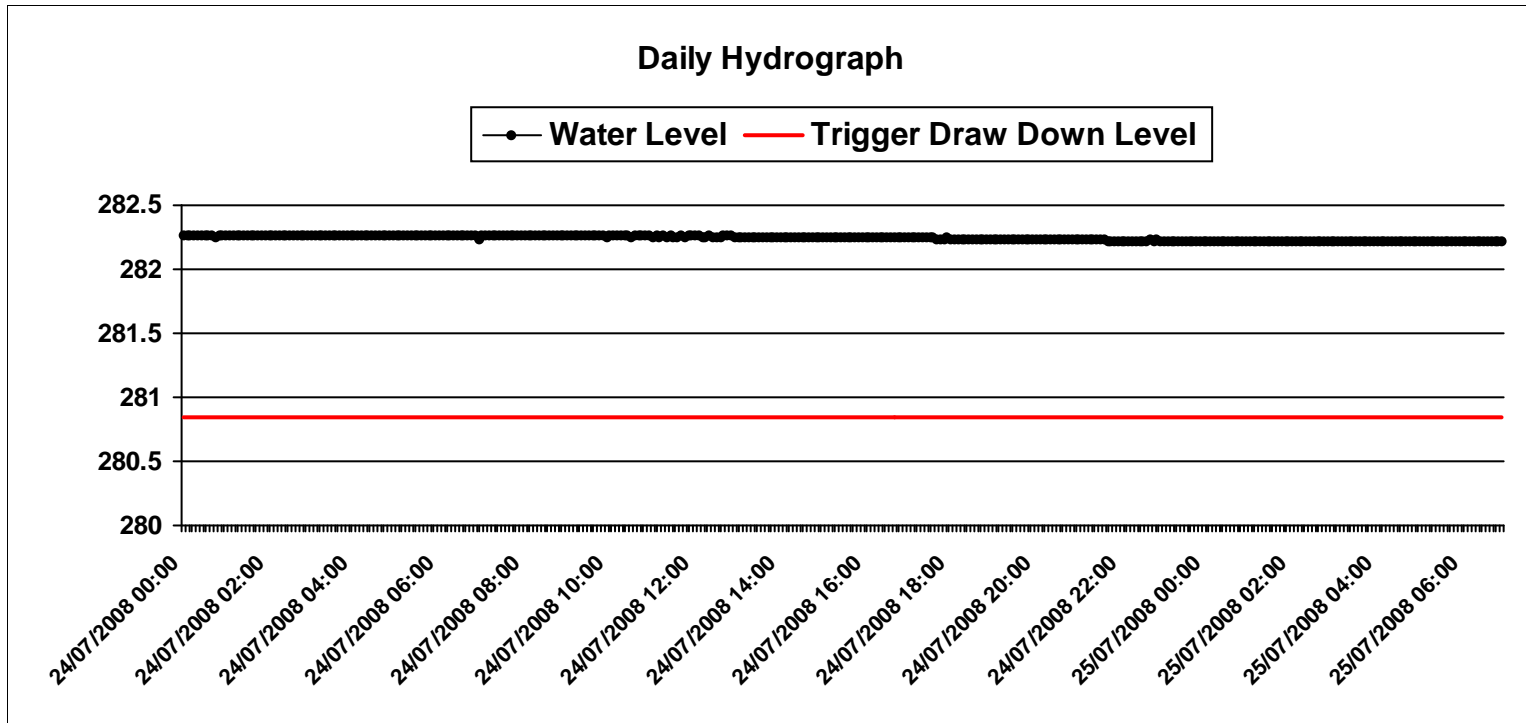

Monitor: **MWB7-I-A**

Start Date: Thursday, July 24, 2008

End Date: Friday, July 25, 2008

Created On: Friday, July 25, 2008