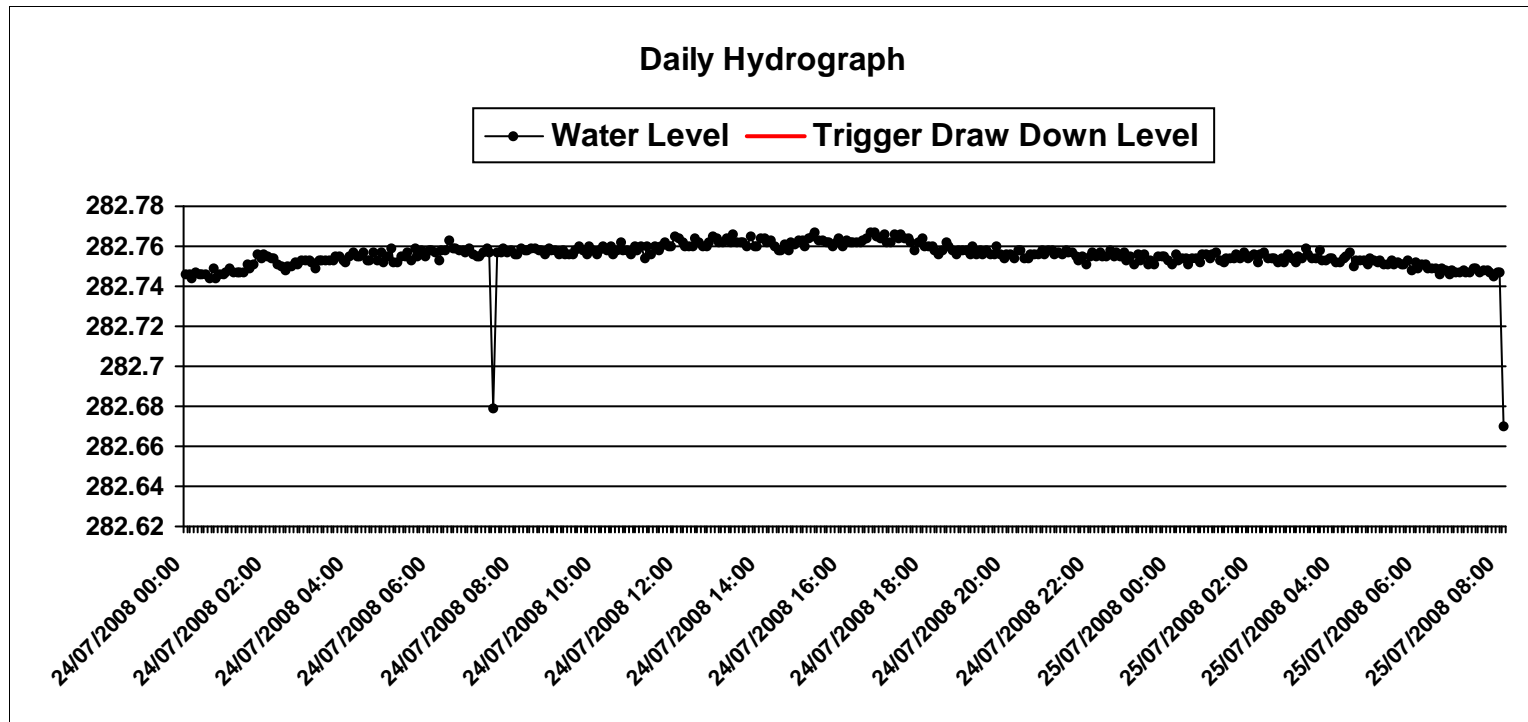

Start Date: Thursday, July 24, 2008

End Date: Friday, July 25, 2008

Data points are displayed every 15 minutes on the hydrograph

Created On: Friday, July 25, 2008

Monitor: **MWB17-A**

Start Date: Thursday, July 24, 2008

Monitor: MWB20-I-A

Start Date: Thursday, July 24, 2008

End Date: Friday, July 25, 2008

Created On: Friday, July 25, 2008

Monitor: MWB20-II-B

Start Date: Thursday, July 24, 2008

End Date: Friday, July 25, 2008

Created On: Friday, July 25, 2008

Monitor: **MWB20-II-C**

Start Date: Thursday, July 24, 2008

End Date: Friday, July 25, 2008

Data points are displayed every 15 minutes on the hydrograph

Created On: Friday, July 25, 2008