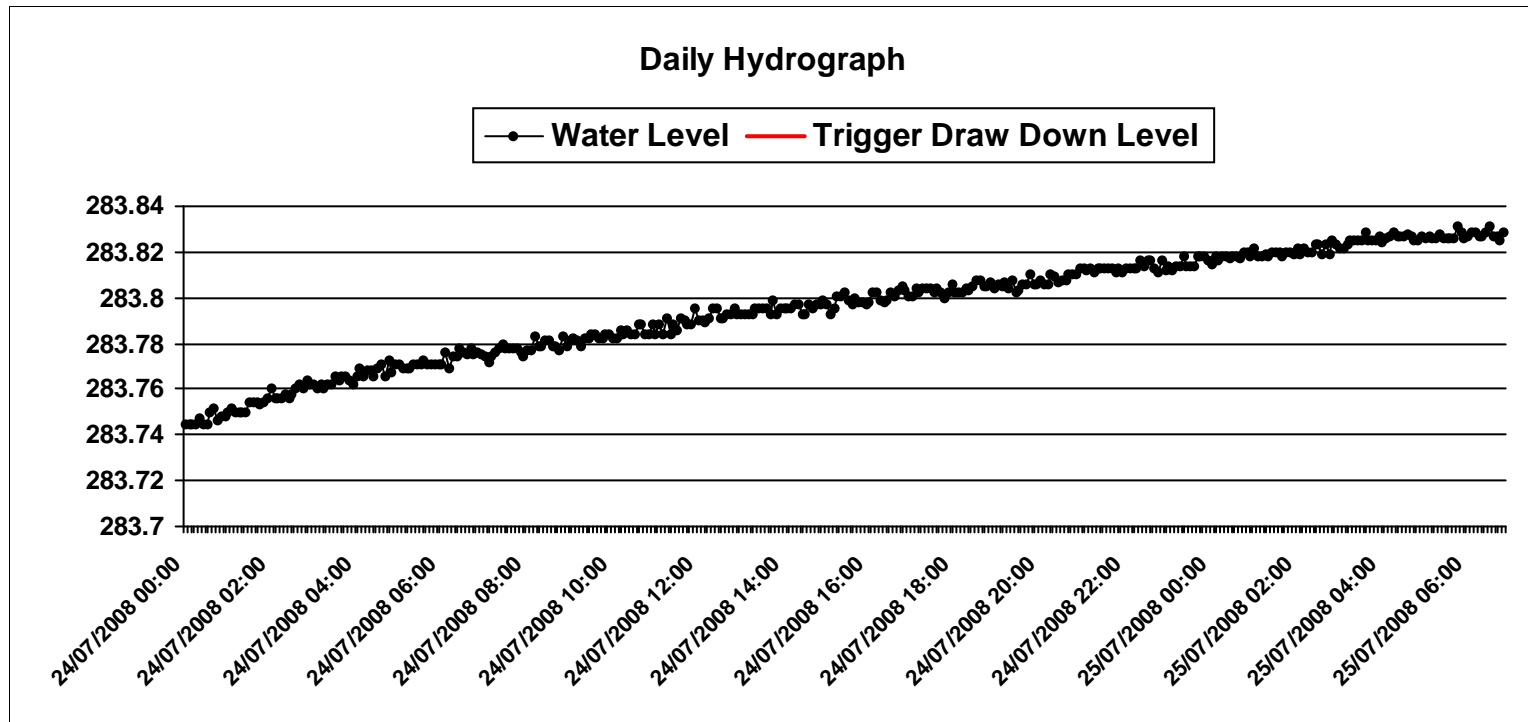

Monitor: **MWB6-II-B**

Start Date: Thursday, July 24, 2008

End Date: Friday, July 25, 2008

Created On: Friday, July 25, 2008