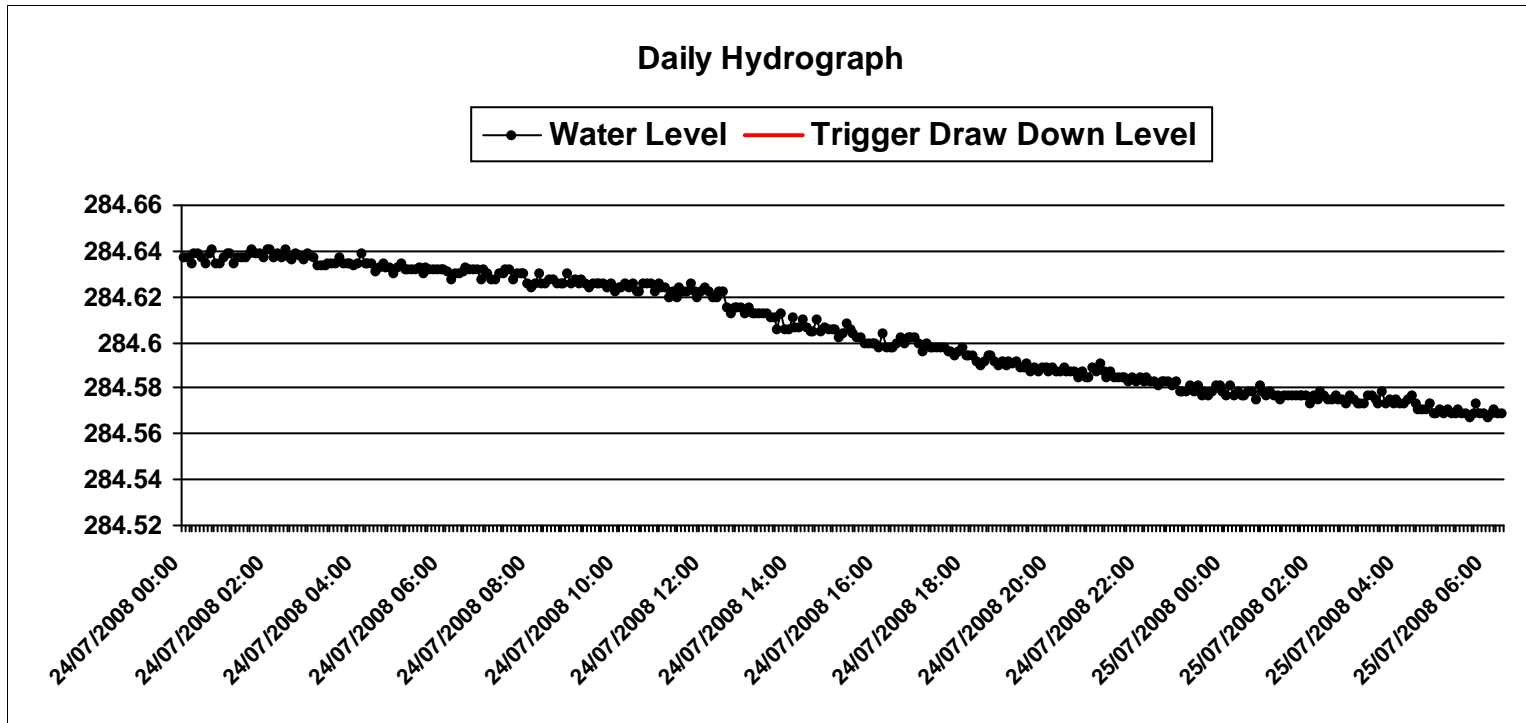

End Date: Friday, July 25, 2008

Created On: Friday, July 25, 2008

Monitor: **MWB3-B**

Start Date: Thursday, July 24, 2008

End Date: Friday, July 25, 2008

Created On: Friday, July 25, 2008

Monitor: **MWB4-I-A**